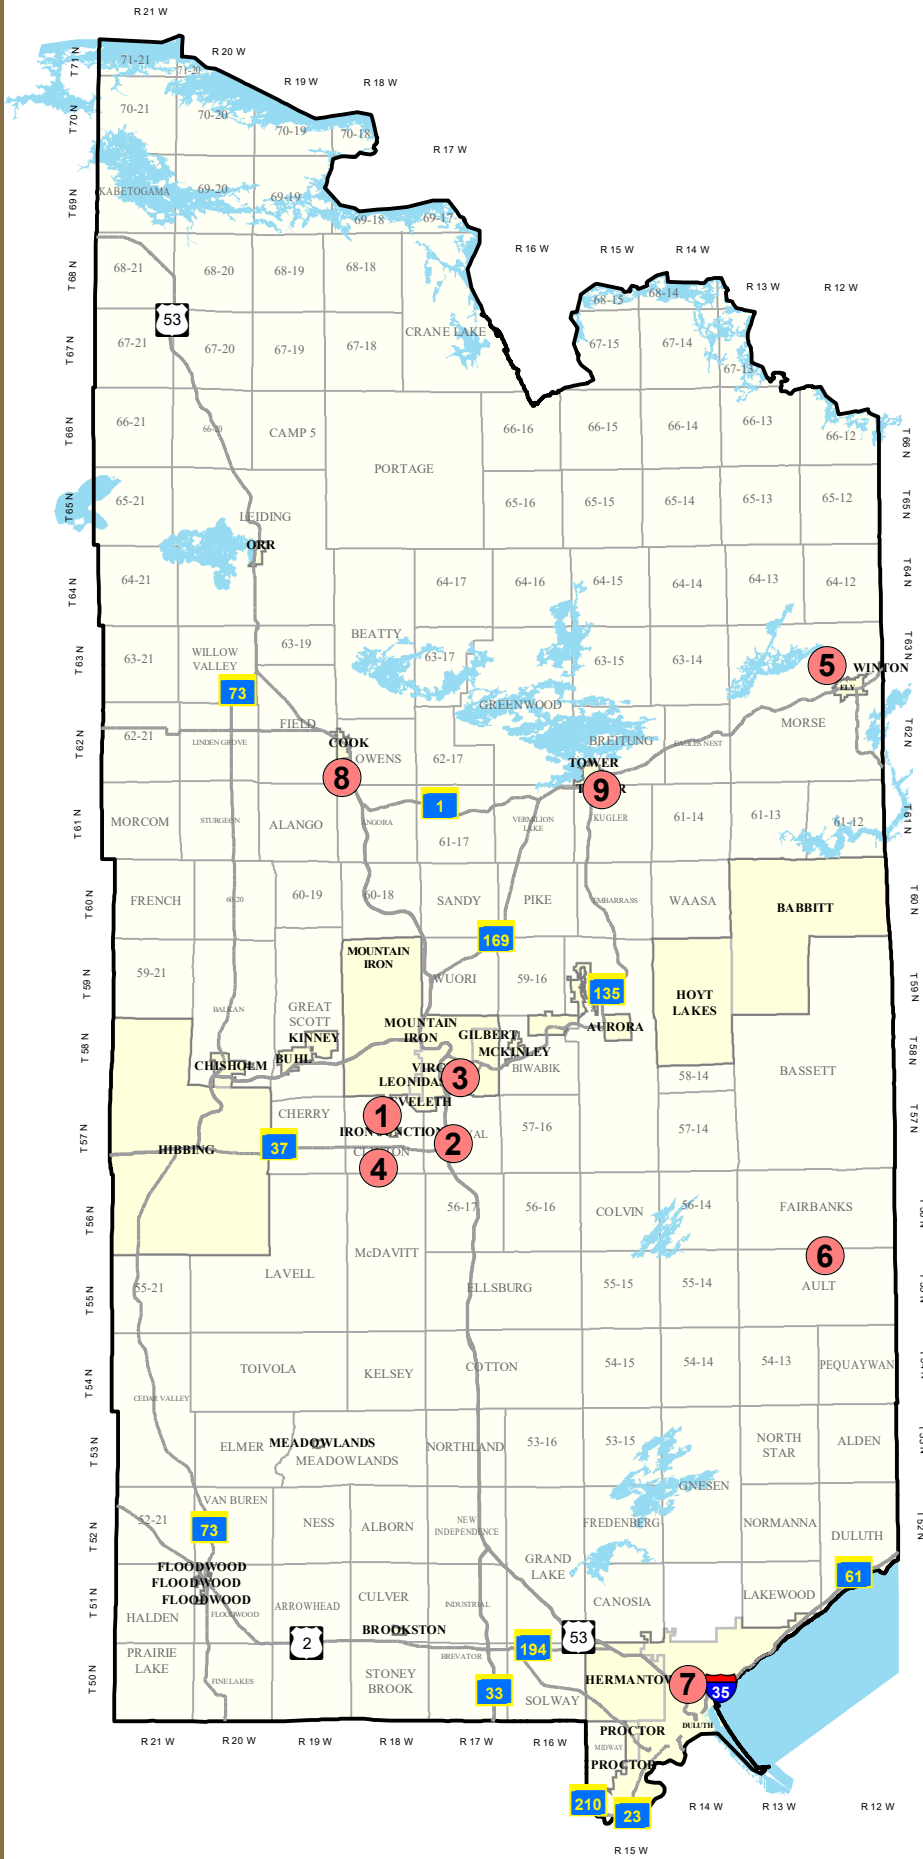

Planning Commission (PC) Members

St. Louis County

● 2019 PC Member Locations

- 1 - Diana Werschay
- 2 - Commissioner Keith Nelson
- 3 - Sonya Pineo
- 4 - Raymond Svatos
- 5 - Roger Skraba
- 6 - David Anderson
- 7 - Steve Filipovich
- 8 - Daniel Manick
- 9 - David Pollock

Prepared By: **Planning & Community Development Department**
 Planning & Community Development
 (218) 749-7103
www.stlouiscountymn.gov

Map Created: 4/3/2019

Disclaimer
 This is a compilation of records as they appear in the Saint Louis County Offices affecting the area shown. This drawing is to be used only for reference purposes and the County is not responsible for any inaccuracies herein contained.