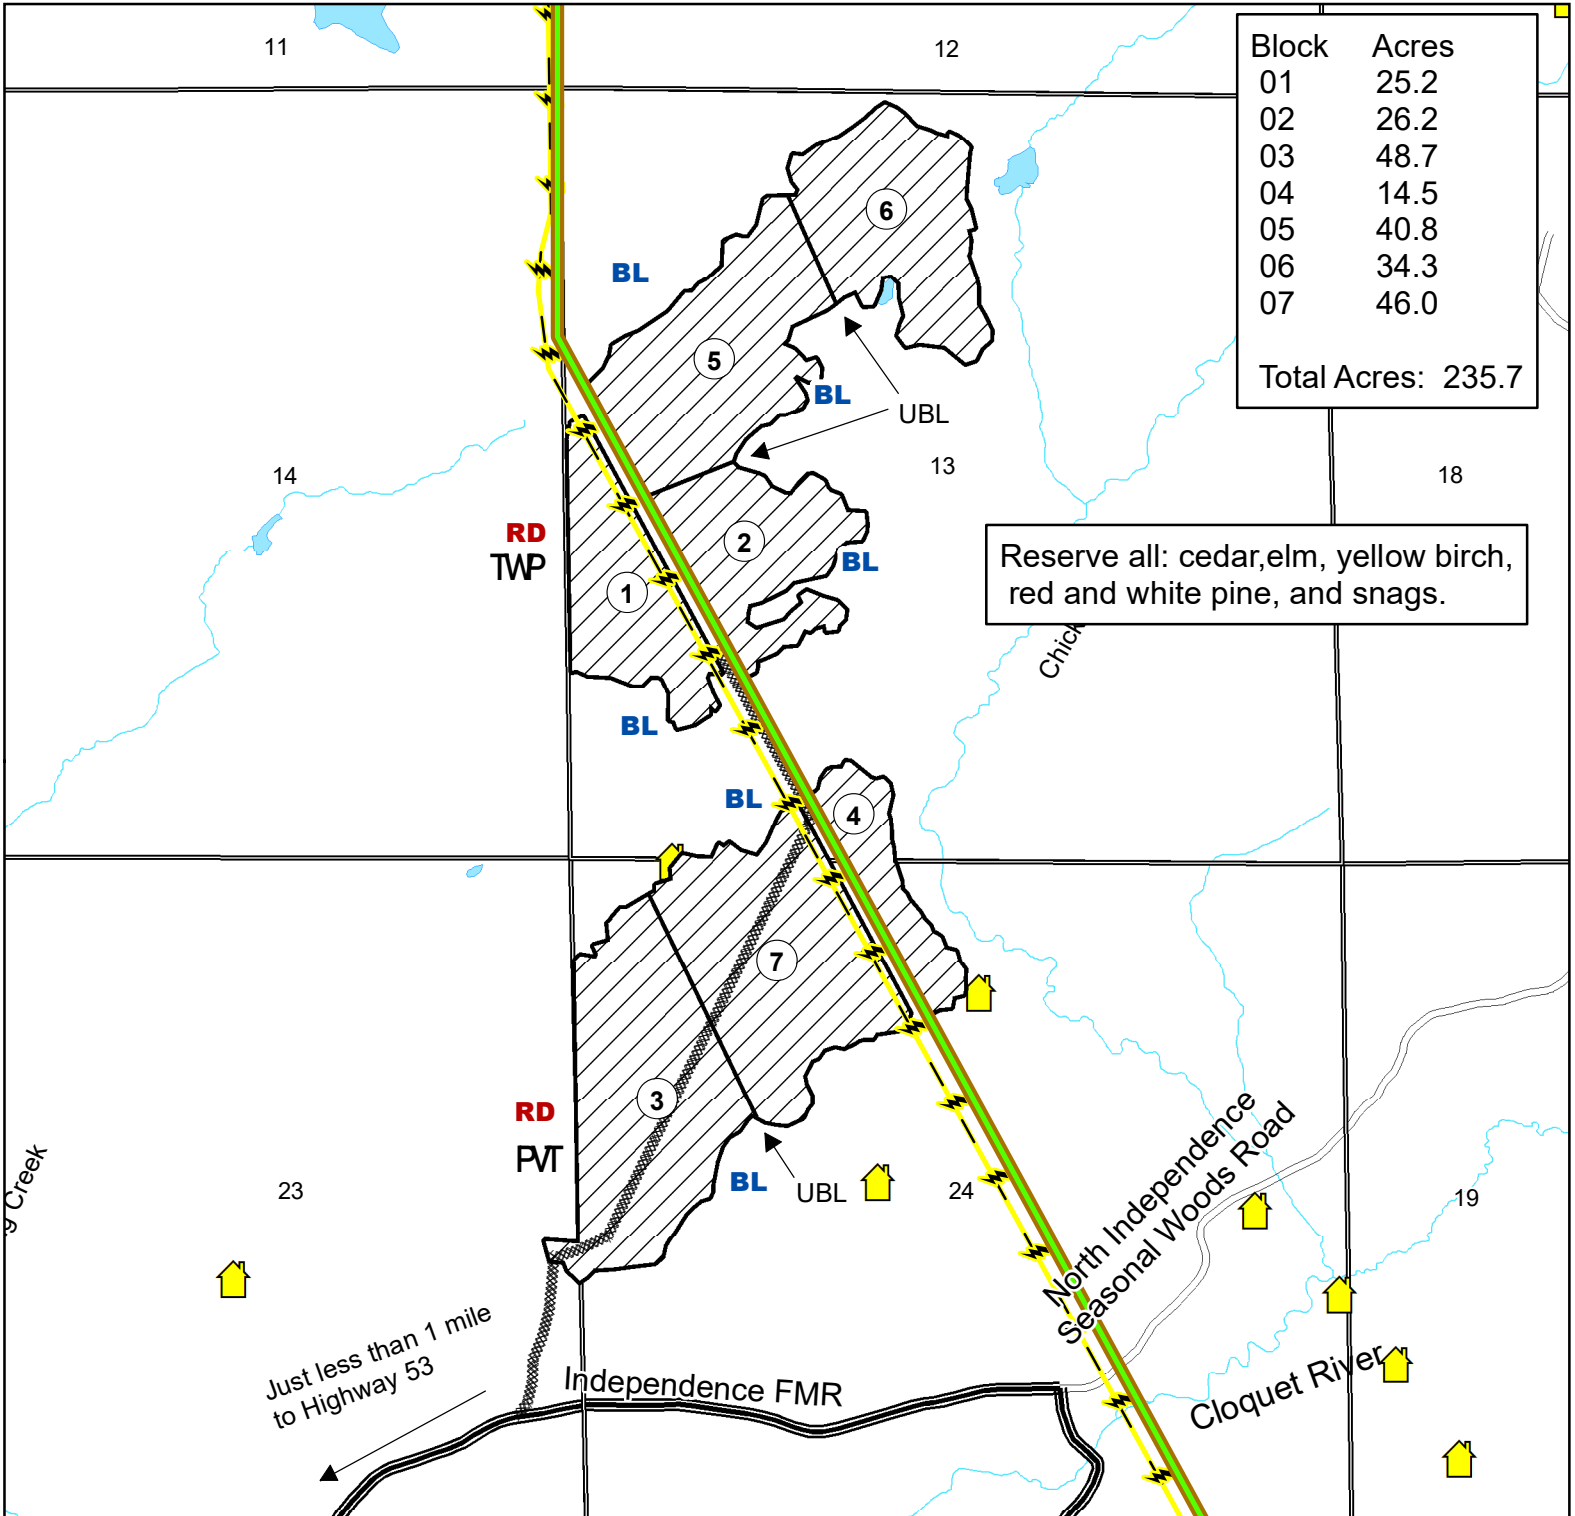

St. Louis County

K23-521713

Block	Acres
01	25.2
02	26.2
03	48.7
04	14.5
05	40.8
06	34.3
07	46.0
Total Acres: 235.7	

Reserve all: cedar, elm, yellow birch, red and white pine, and snags.

Just less than 1 mile to Highway 53

Prepared By: **Tim Rutka**

Map Created: 6/12/2023

TRS: 521724

Disclaimer:
This is a compilation of records as they appear in the Saint Louis County Offices affecting the area shown. This drawing is to be used only for reference purposes and the County is not responsible for any inaccuracies herein contained.

0 0.175 0.35 Miles

Active Cabin Lease

Clearcut

PVT Private

TWP Township

BL Painted Blue Line

RD Painted Red Line

UBL Unpainted Block Line

Snowmobile Trail

Powerline

Forest Management Road

Proposed Access Road

UBL = Unpainted Paint Line