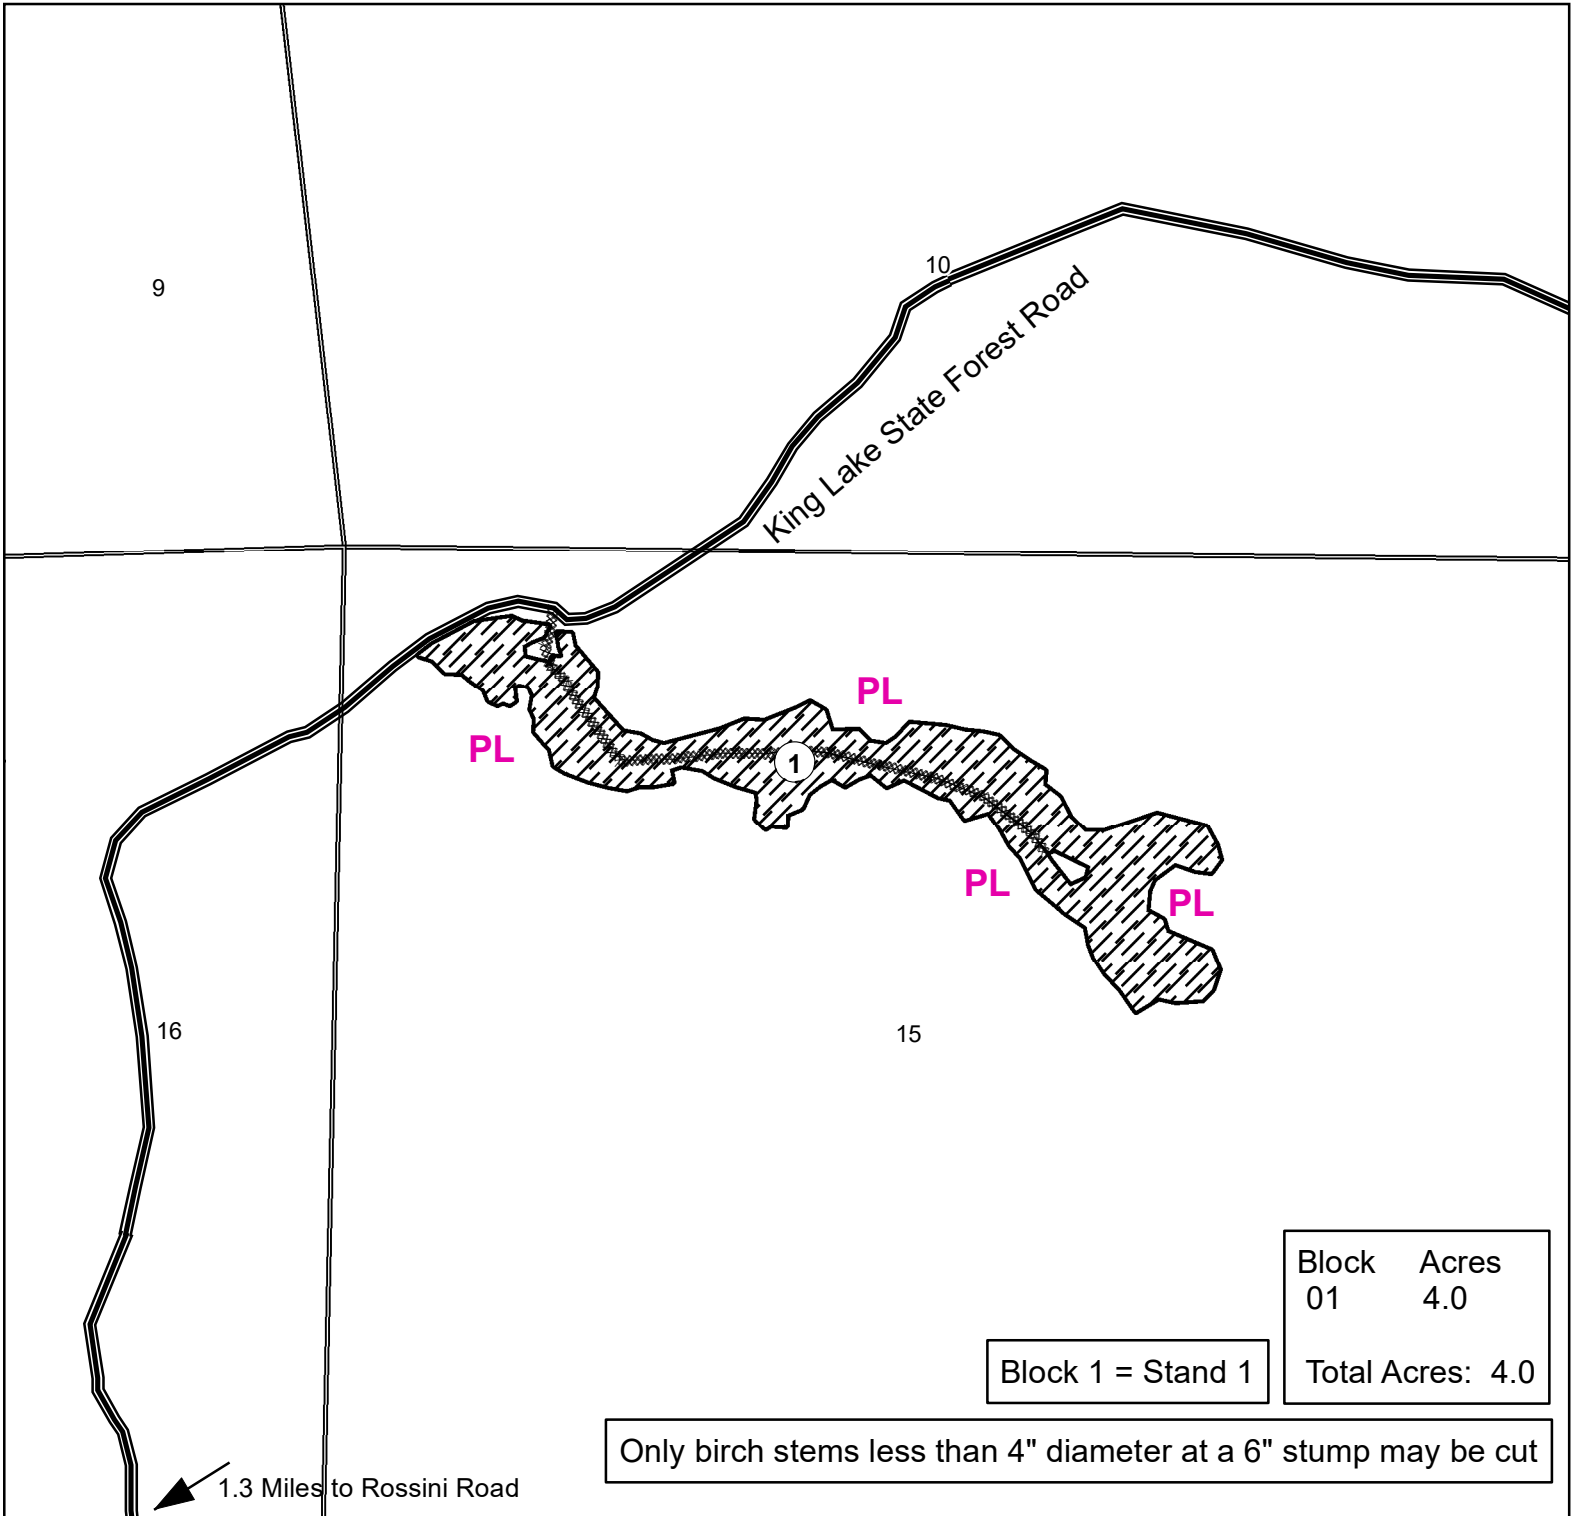

St. Louis County

B23-541215

| Block | Acres |
|------------------|-------|
| 01 | 4.0 |
| Total Acres: 4.0 | |

Block 1 = Stand 1

Only birch stems less than 4" diameter at a 6" stump may be cut

Prepared By: **Anna Earley**

Map Created: 3/17/2023

TRS: **541215**

Disclaimer:
This is a compilation of records as they appear in the Saint Louis County Offices affecting the area shown. This drawing is to be used only for reference purposes and the County is not responsible for any inaccuracies herein contained.

0 0.045 0.09 Miles

- Decorative Products Removal Birch Stem Harvest Area
- PL Pink Painted Harvest Line
- State Forest Road
- Existing ATV Trail