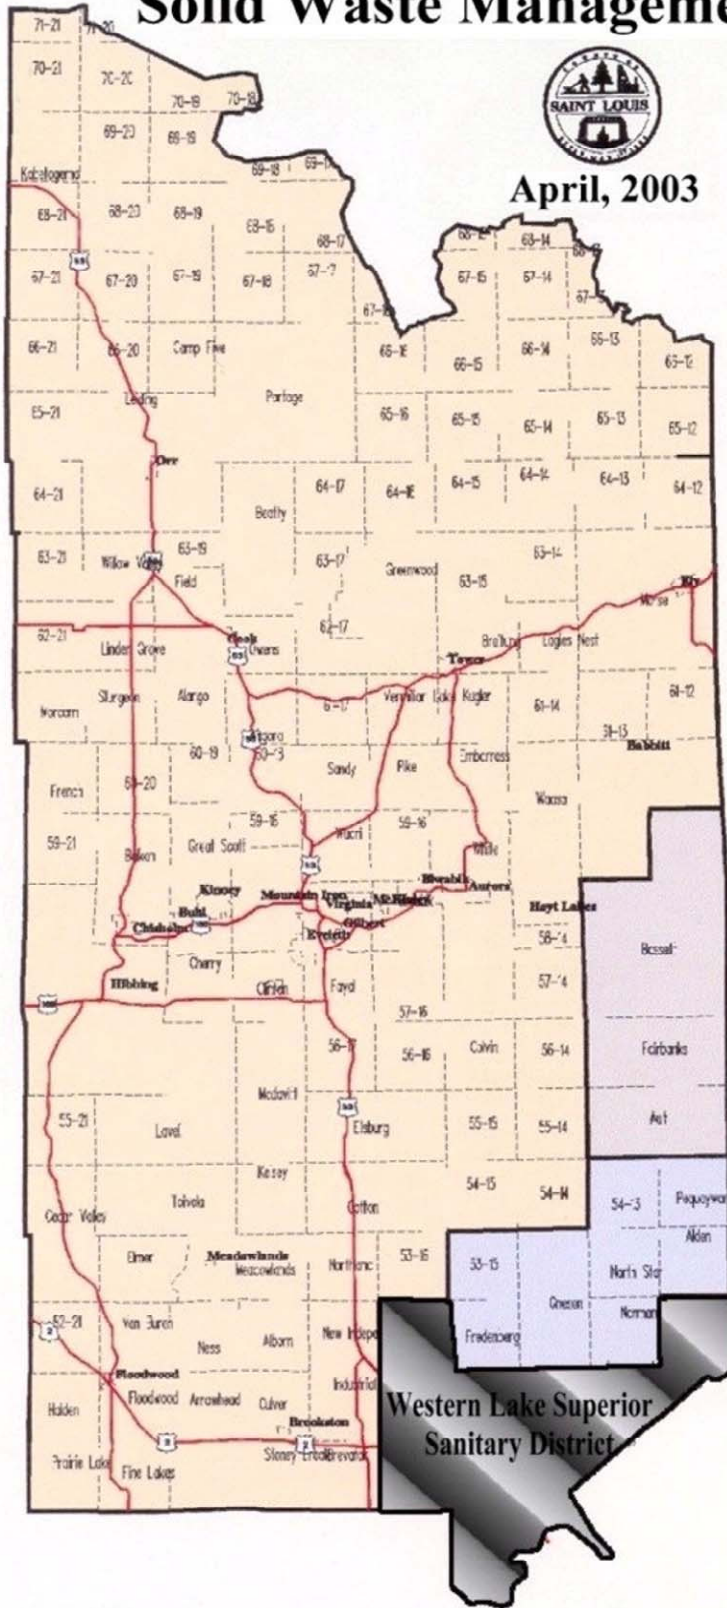

# St. Louis County Solid Waste Department Solid Waste Management Area (SWMA)

April, 2003

## Solid Waste Service Areas

- North Service Area
- East Service Area
- South Service Area

**North Service Area:**  
Service fees paid to St. Louis County.  
All County Solid Waste Department disposal and recycling services available at in-SWMA rates.

**East Service Area:**  
Served by agreement with Lake County.

**South Service Area:**  
Served under contract with the Western Lake Superior Sanitary Dist. (WLSSD)  
Use of St. Louis County disposal and recycling services subject to out-of-SWMA rates. For information on WLSSD services call 722-3336