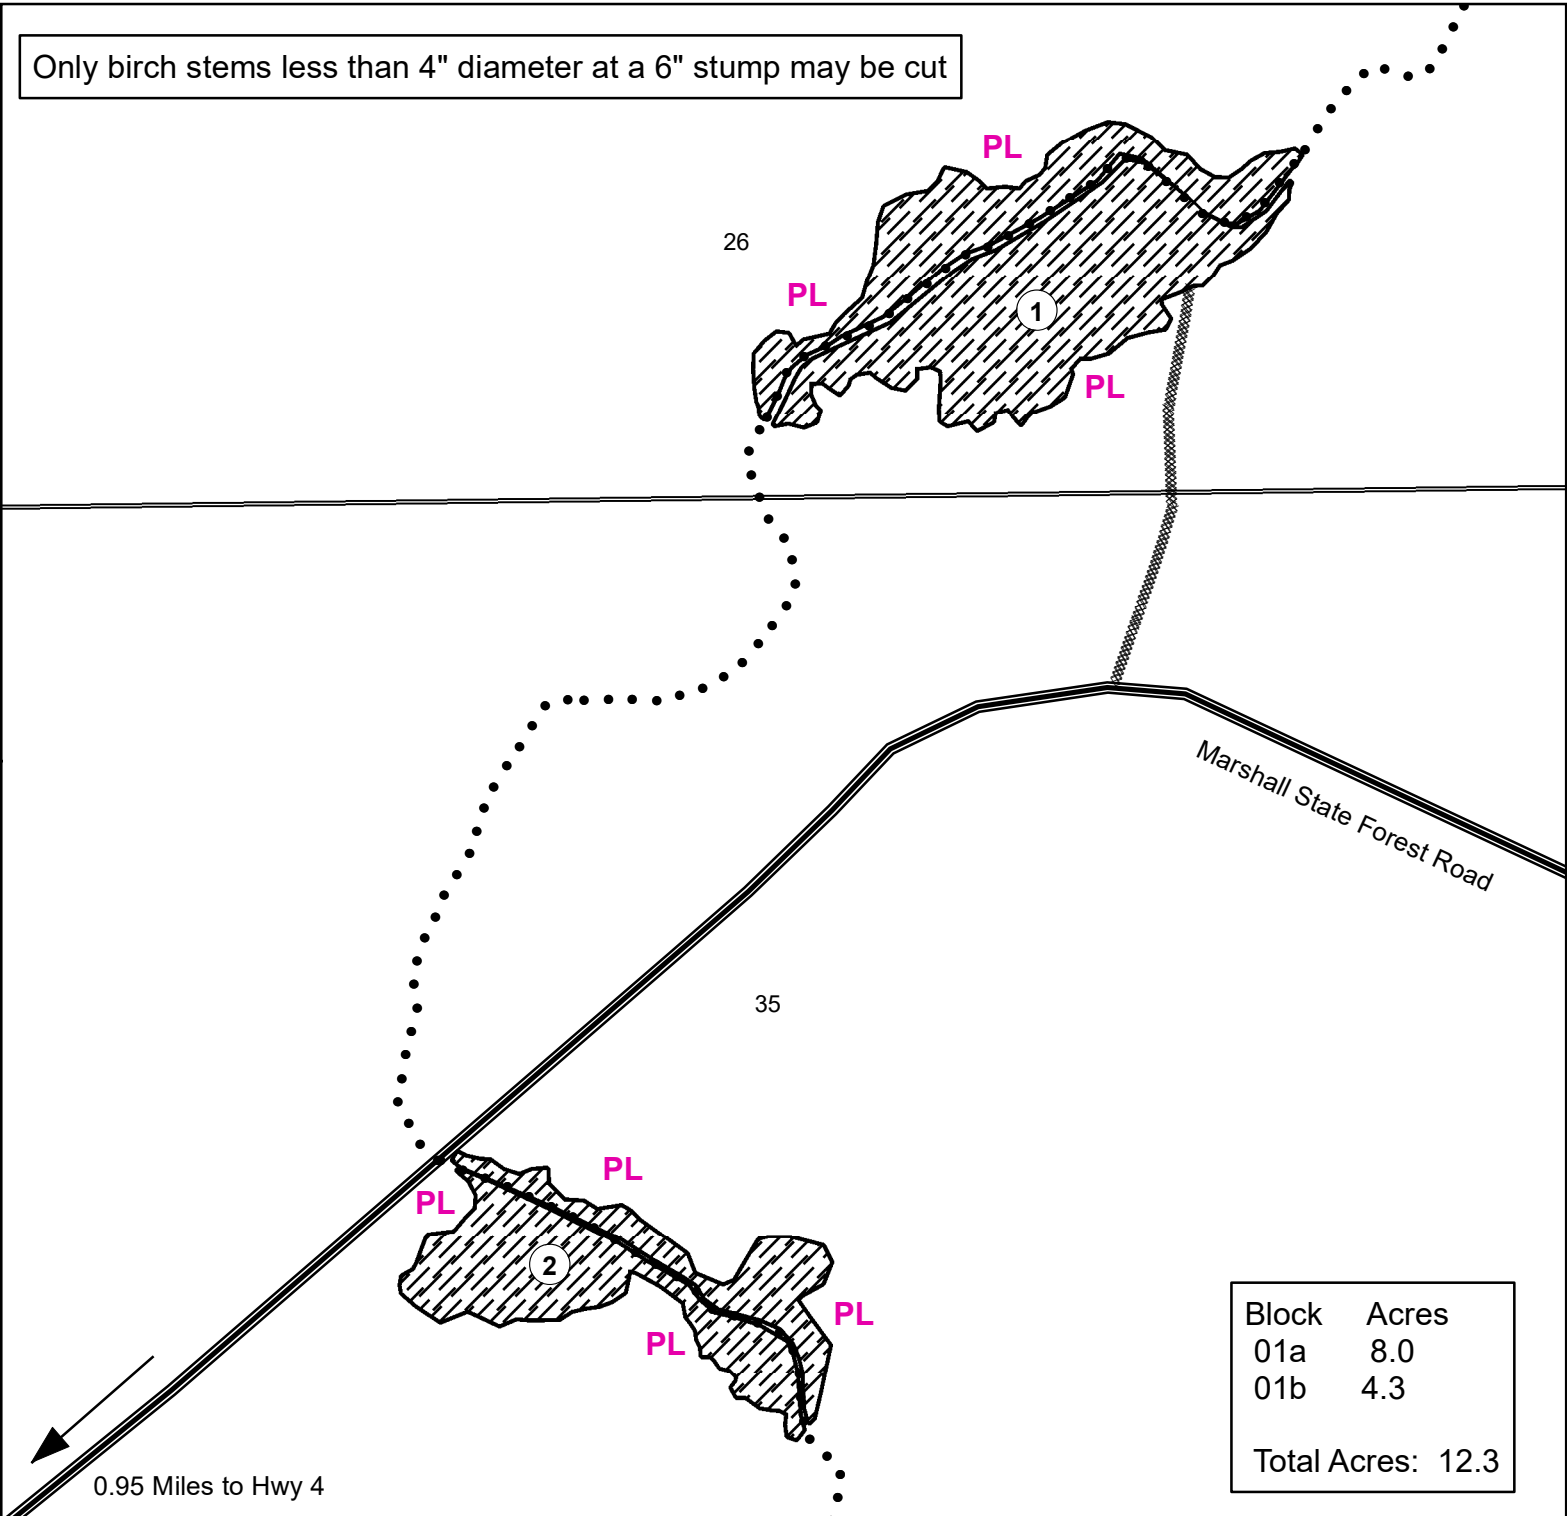

# St. Louis County

## B23-551426

Only birch stems less than 4" diameter at a 6" stump may be cut

Prepared By: **Anna Earley**

Map Created: 3/22/2023

TRS: 551435

**Disclaimer:**

This is a compilation of records as they appear in the Saint Louis County Offices affecting the area shown. This drawing is to be used only for reference purposes and the County is not responsible for any inaccuracies herein contained.

 Decorative Products Removal  
Birch Stem Harvest Area

**PL** Pink Painted Harvest Area

..... Snowmobile Trail/Proposed Access

 Old Skid Trail Access