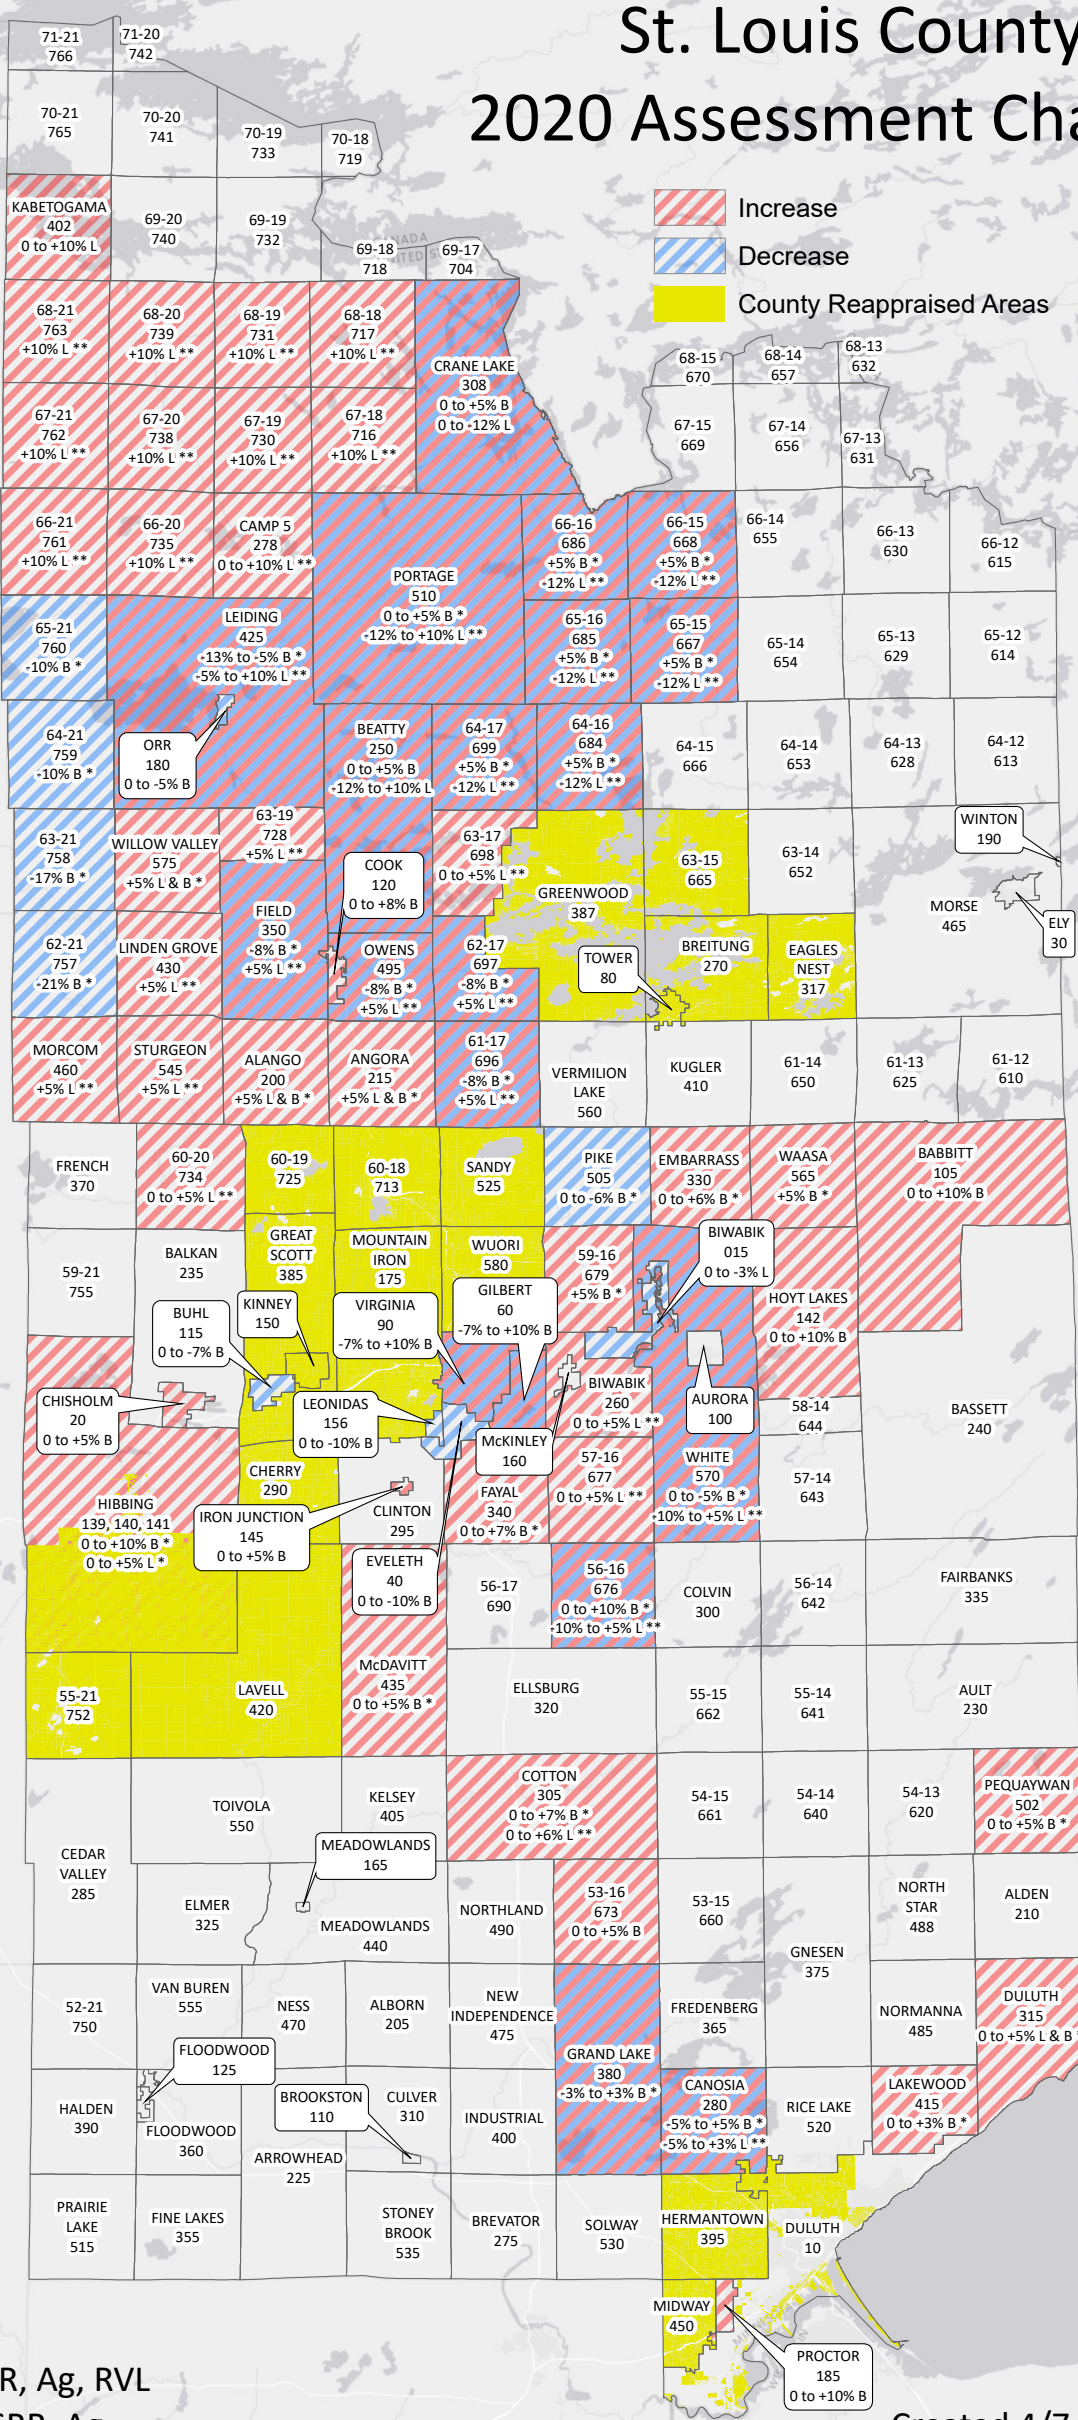

St. Louis County 2020 Assessment Changes

-  Increase
-  Decrease
-  County Reappraised Areas

** Res, SRR, Ag, RVL
* Res, SRR, Ag
Rest is Res & SRR Only

Created 4/7/2020
St. Louis County Assessor's Dept.