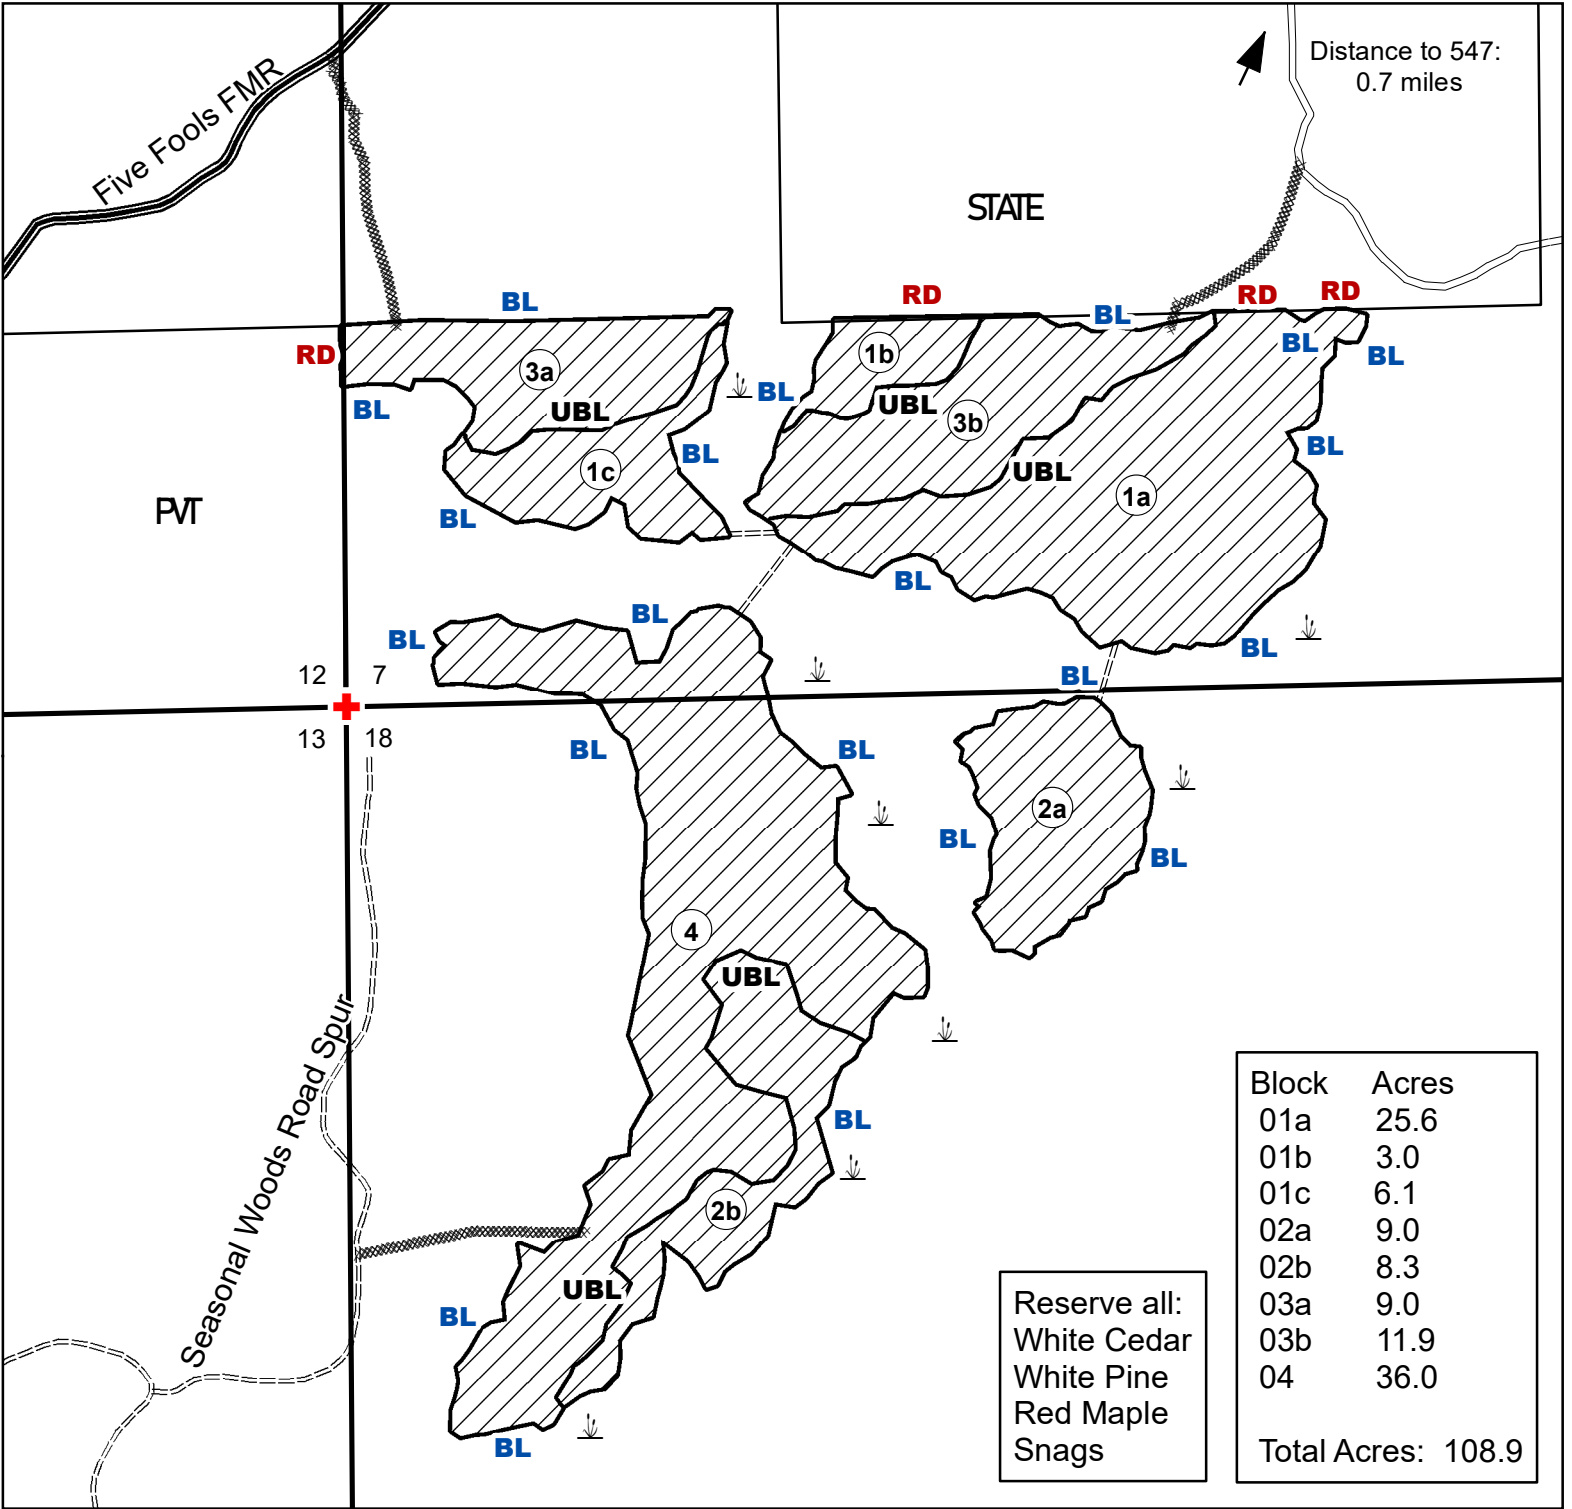

St. Louis County B23-551218

Block	Acres
01a	25.6
01b	3.0
01c	6.1
02a	9.0
02b	8.3
03a	9.0
03b	11.9
04	36.0
Total Acres: 108.9	

Reserve all:
White Cedar
White Pine
Red Maple
Snags

Prepared By: **Anna Earley**

Map Created: 2/2/2023

TRS: 551218

Disclaimer:
This is a compilation of records as they appear in the Saint Louis County Offices affecting the area shown. This drawing is to be used only for reference purposes and the County is not responsible for any inaccuracies herein contained.

0 0.075 0.15 Miles

Clearcut

Proposed New Access Road

Existing Seasonal Woods Road

Proposed Winter Access

RD Painted Red Line

BL Painted Blue Line

UBL Unpainted Block Line

+ Survey Marker (protect)

Wetland or Marsh

STATE State

PVT Private