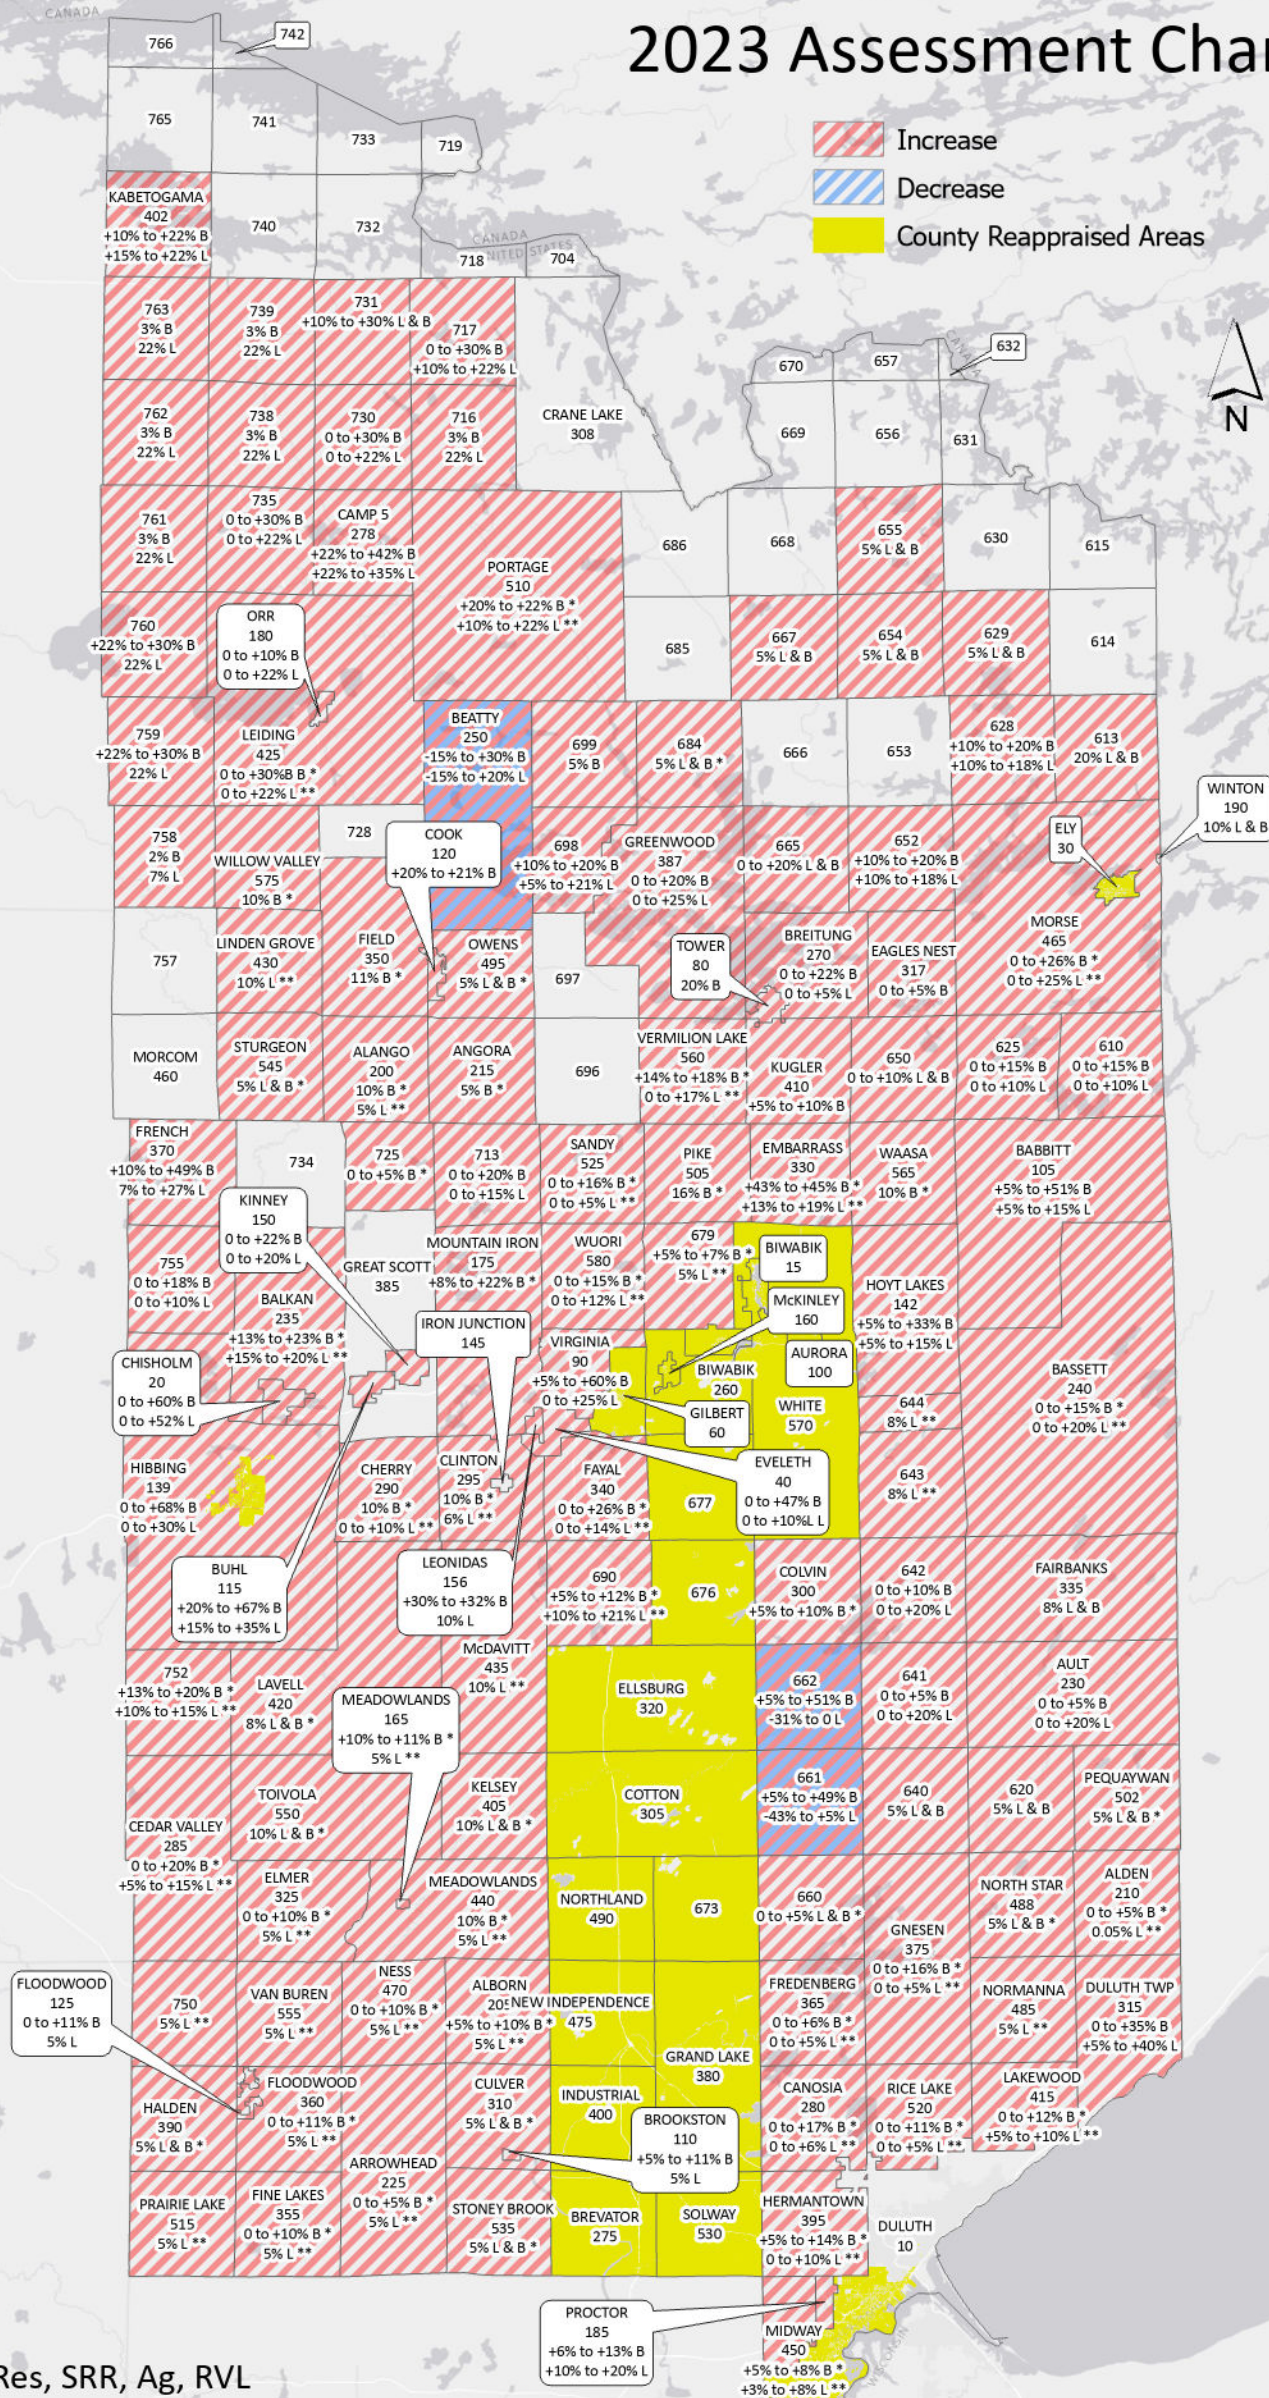

# St. Louis County 2023 Assessment Changes

-  Increase
-  Decrease
-  County Reappraised Areas

\*\* Res, SRR, Ag, RVL  
 \* Res, SRR, Ag  
 Rest is Res & SRR Only

Created 4/7/2023  
 St. Louis County Assessor's Dept.