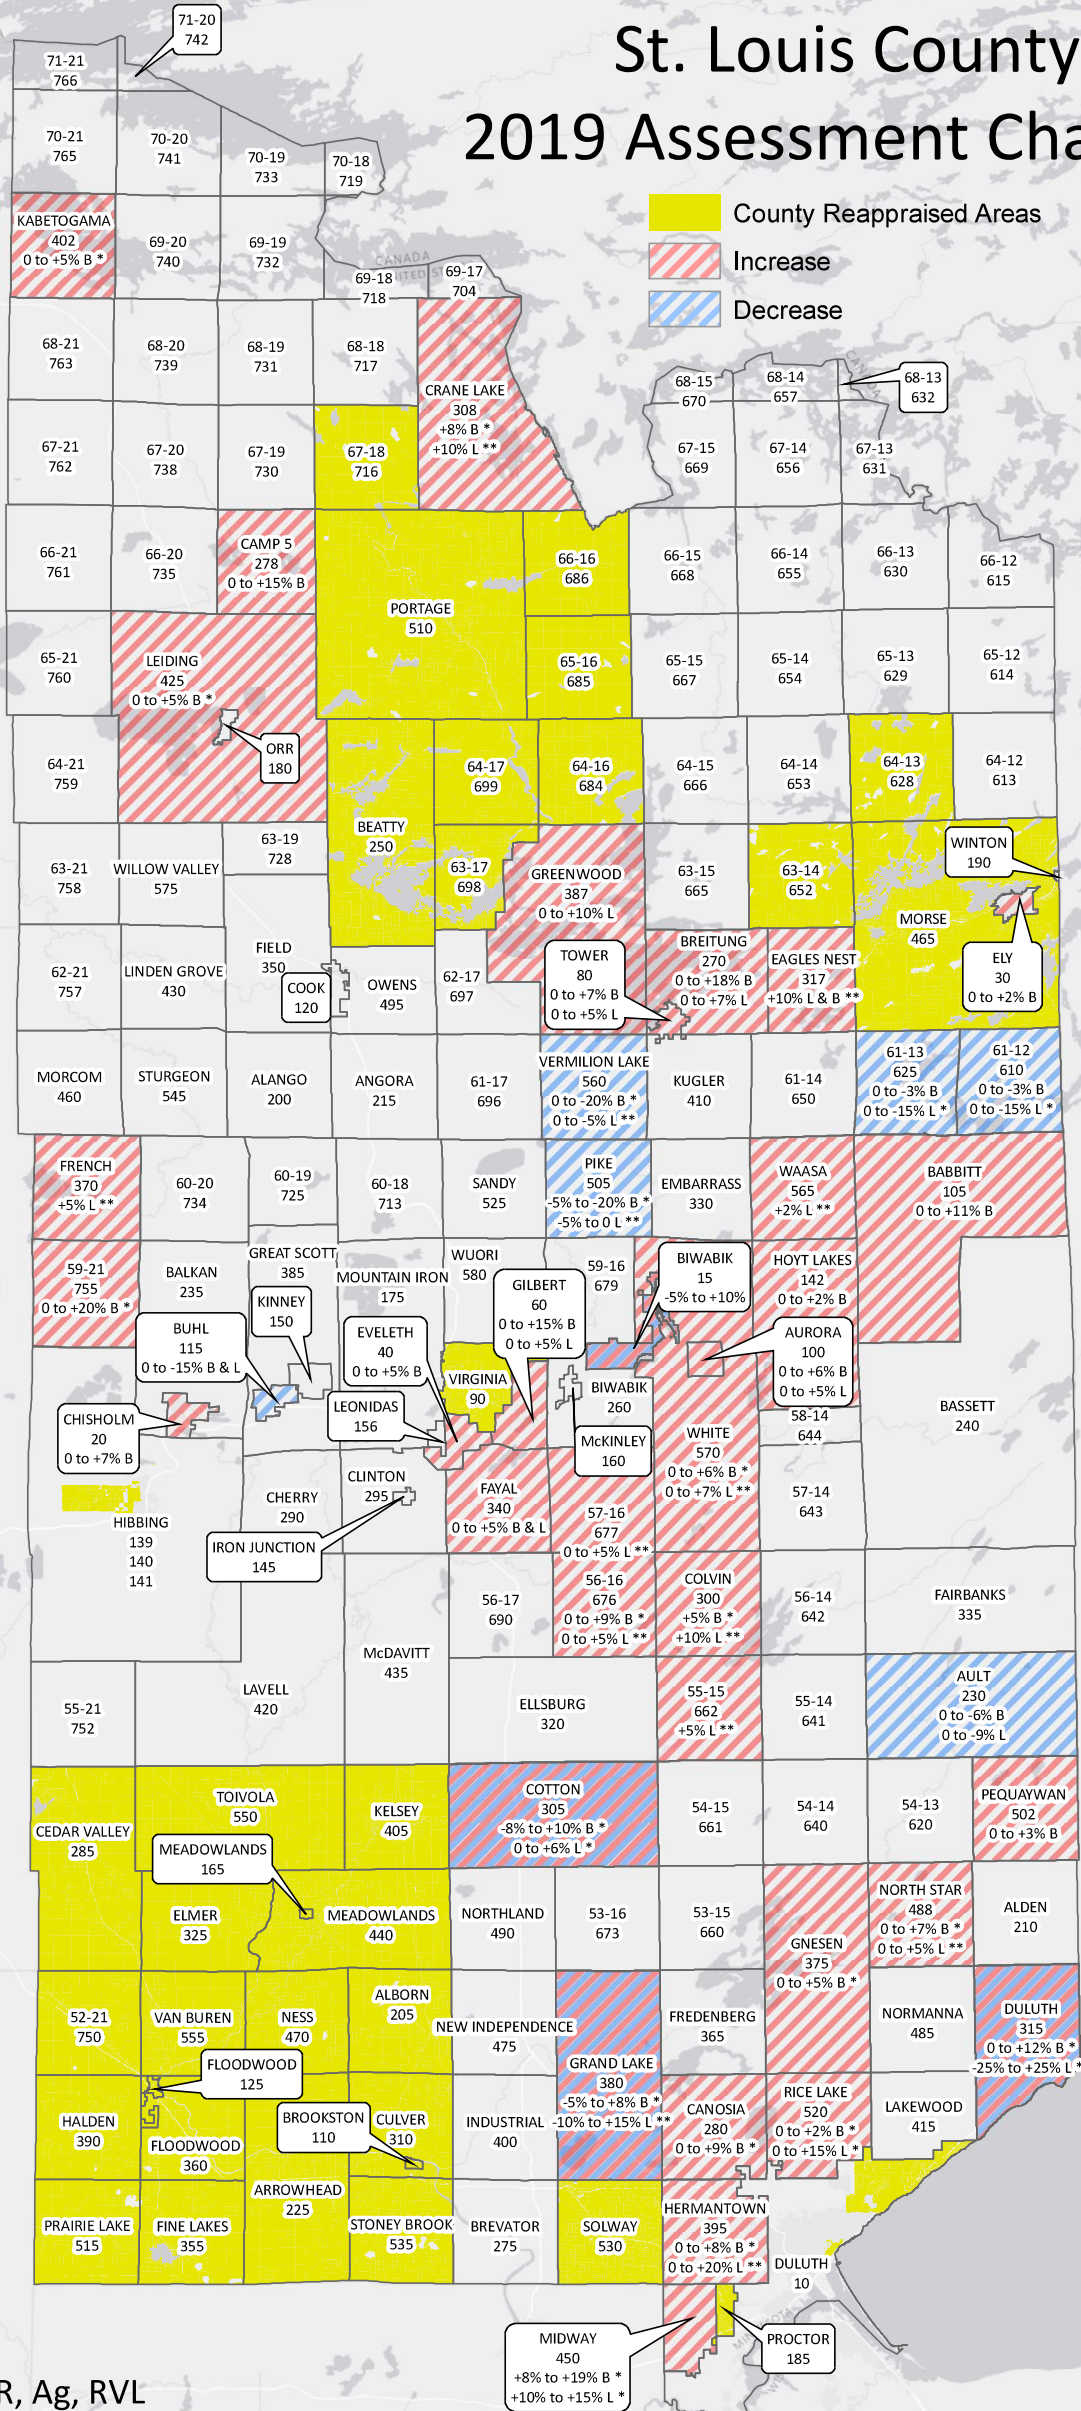

# St. Louis County 2019 Assessment Changes

\*\* Res, SRR, Ag, RVL  
 \* Res, SRR, Ag  
 Rest is Res & SRR Only

Created 4/15/19  
 St. Louis County Assessor's Dept.