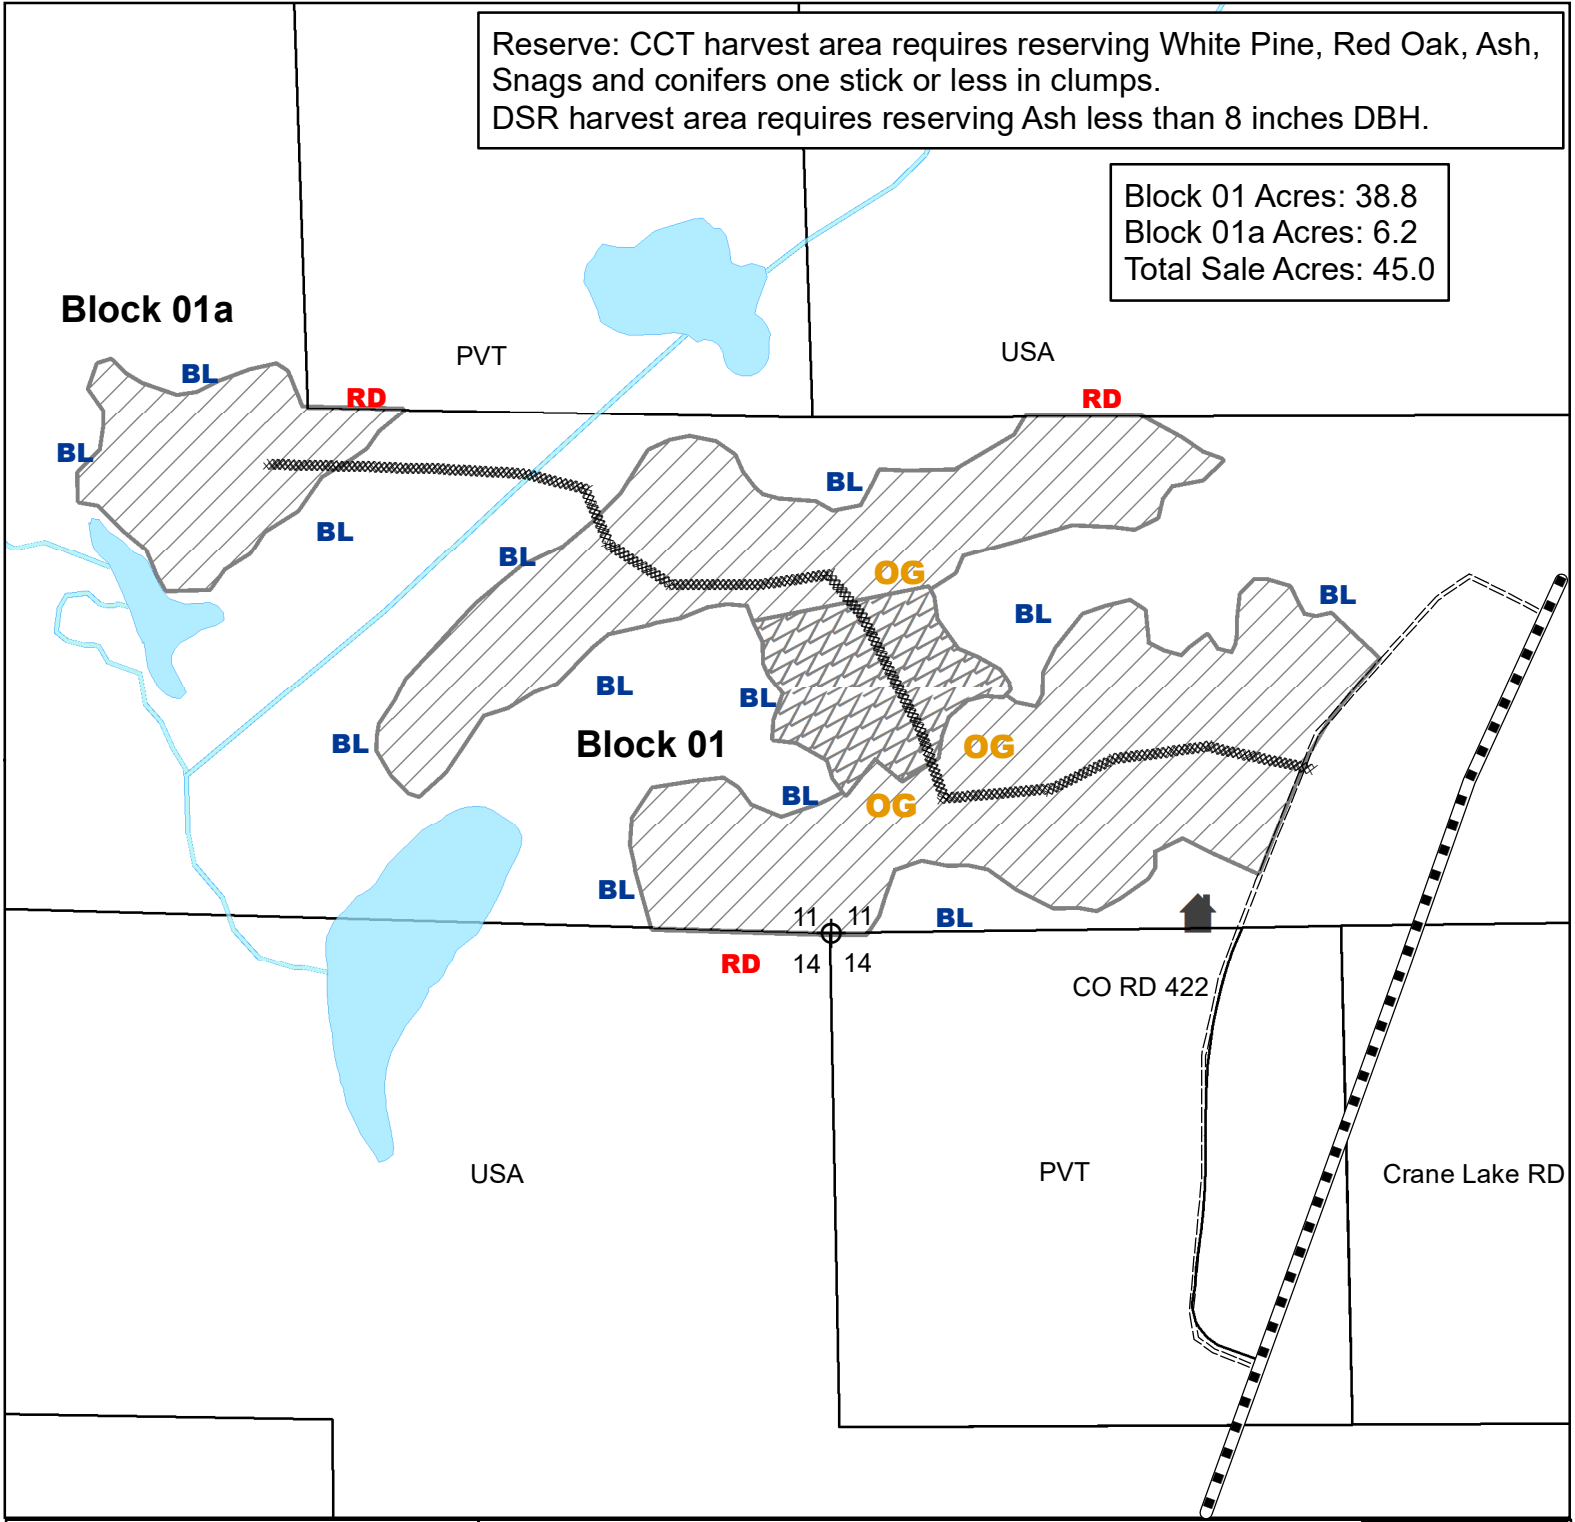

St. Louis County C23-661711

Reserve: CCT harvest area requires reserving White Pine, Red Oak, Ash, Snags and conifers one stick or less in clumps.
DSR harvest area requires reserving Ash less than 8 inches DBH.

Block 01 Acres: 38.8
Block 01a Acres: 6.2
Total Sale Acres: 45.0

Prepared By: Hayden Pocquette

Map Created: 05/04/2023

TRS: 661711

Disclaimer:

This is a compilation of records as they appear in the Saint Louis County Offices affecting the area shown. This drawing is to be used only for reference purposes and the County is not responsible for any inaccuracies herein contained.

- Gravel Road
- Paved Road
- Proposed New Winter Road Construction
- Section Corner
- Harvest Area - CCT - Boundary paint Red, Blue and Orange
- Designated Species Removal - DSR - Boundary Painted Orange
- H Ash
- A Aspen
- Lease Cabin