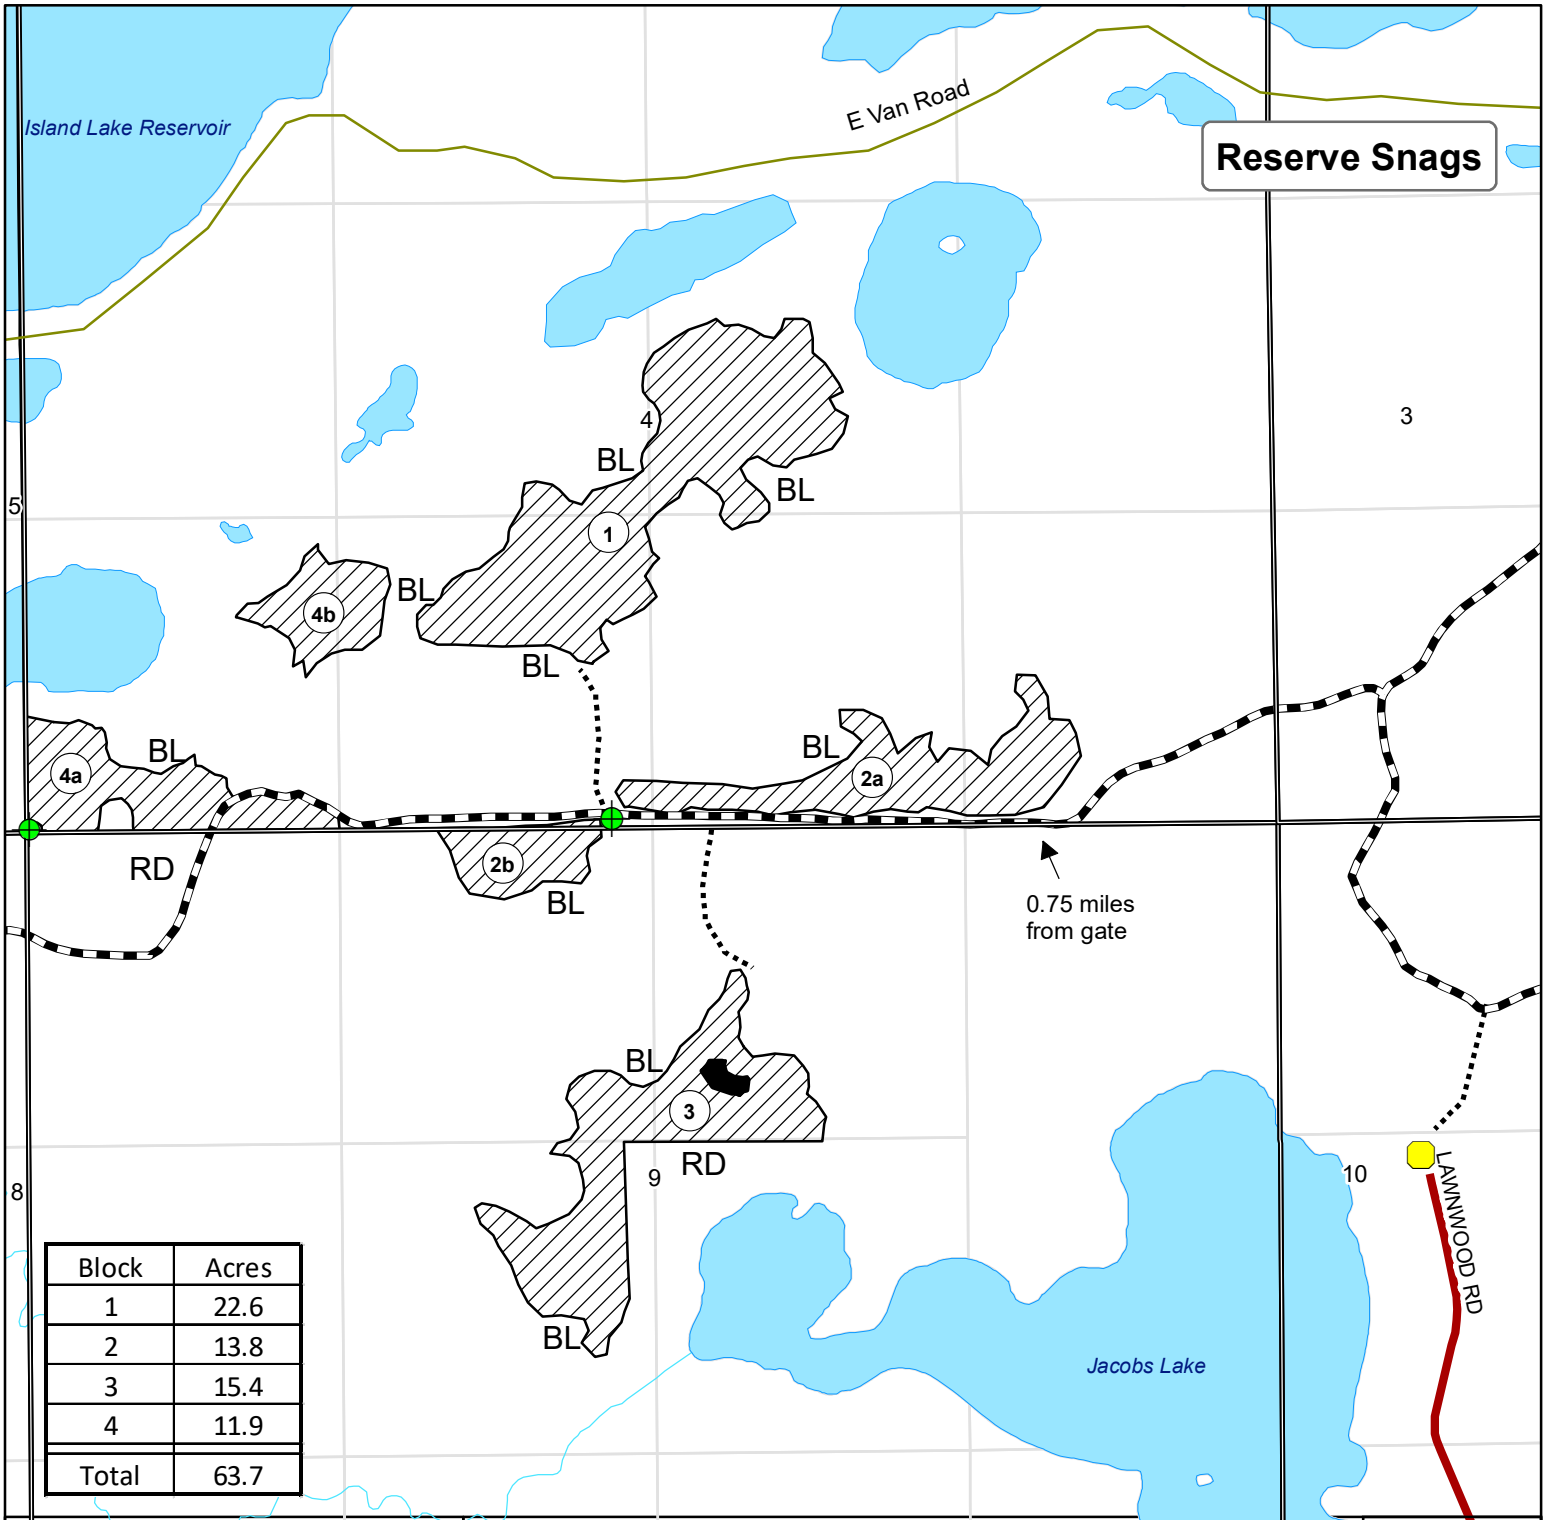

St. Louis County K23-521404 Sale Map

Block	Acres
1	22.6
2	13.8
3	15.4
4	11.9
Total	63.7

Prepared By: Carlson
 Map Created: 6/13/2022
 TRS: 52-14-04.09
 Disclaimer:
 This is a compilation of records as they appear in the Saint Louis County Offices affecting the area shown. This drawing is to be used only for reference purposes and the County is not responsible for any inaccuracies herein contained.

- CCT Sale Boundary
- Reserve (DBL)
- Access Route
- Monumented Corner (protect)
- RD = Red Painted Boundary
- ① Block Number
- Locked Gate
- Snowmobile Trail/Access