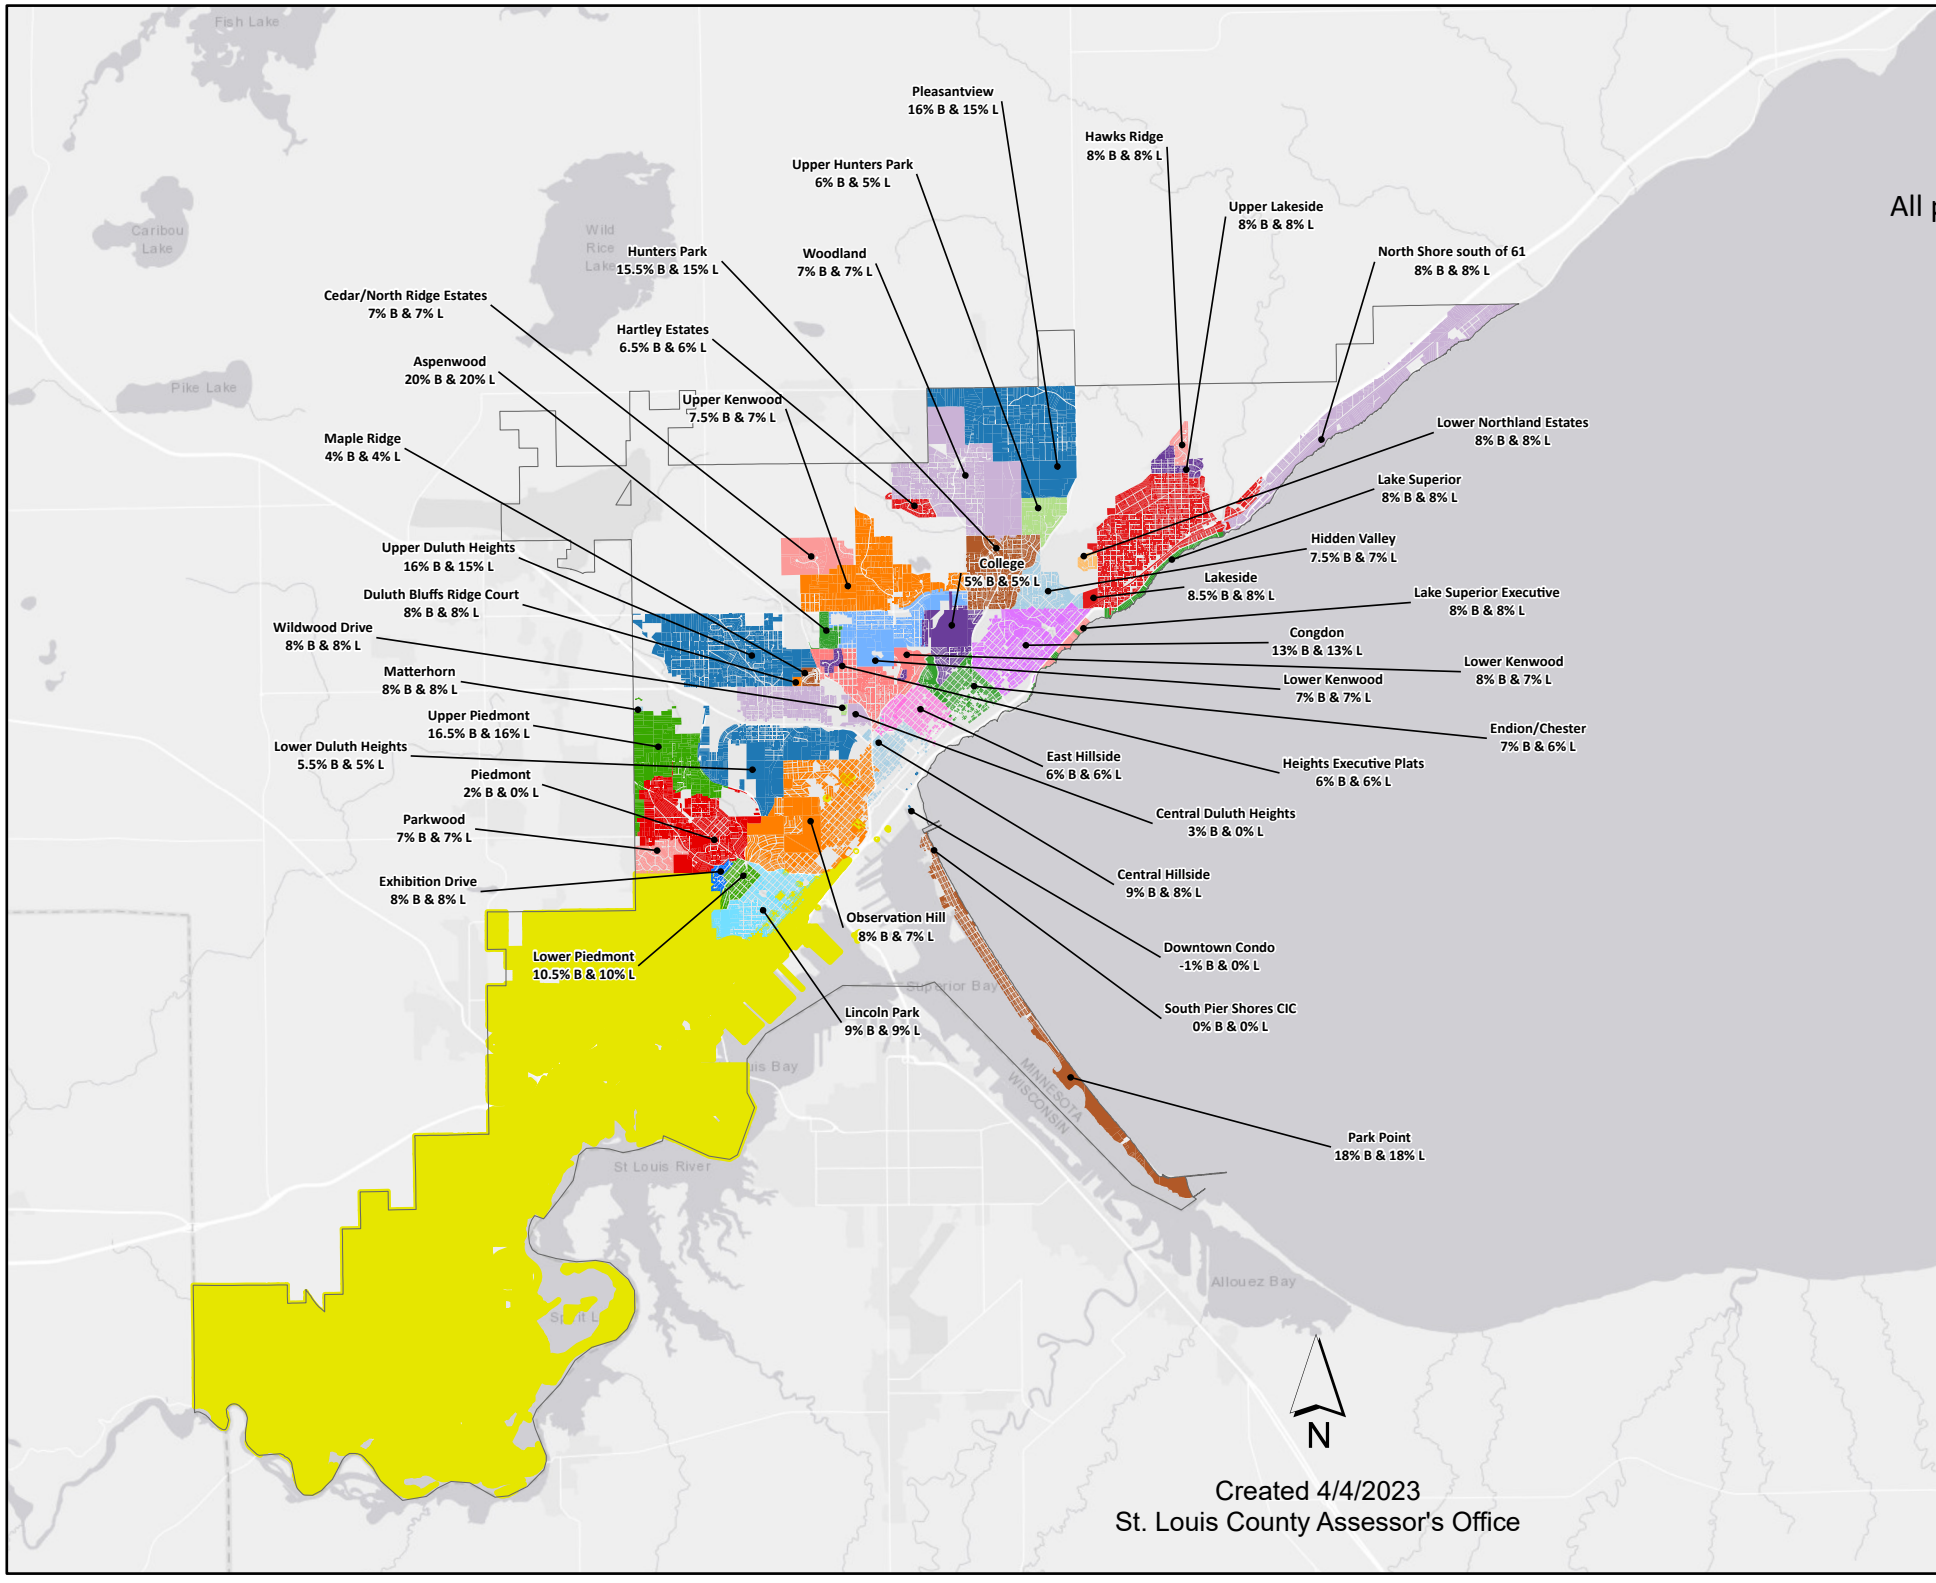

City of Duluth
 2023 Assessment Changes
 All percentage changes to residential properties only

- Reappraised Neighborhoods**
- Wheeler
 - Denfeld
 - Ramsey
 - Bayview Heights
 - Rural Proctor
 - Cody
 - Zoo East
 - Irving
 - East of Central Ave
 - East of Spirit Mt.
 - Proctor
 - South of Becks Rd
 - West of Central Ave
 - West of Spirit Mt.
 - Zoo Area
 - East Proctor
 - Indian Point
 - Norton Park
 - Spirit Cove
 - Riverside
 - Bay Hill CIC #107
 - Skyline West
 - Smithville
 - Morgan Park
 - Morgan Park Newer Plats
 - Gary
 - New Duluth
 - River Place CIC #32
 - St Louis River & Perch Lake
 - Fond du Lac

 County Reappraised Areas