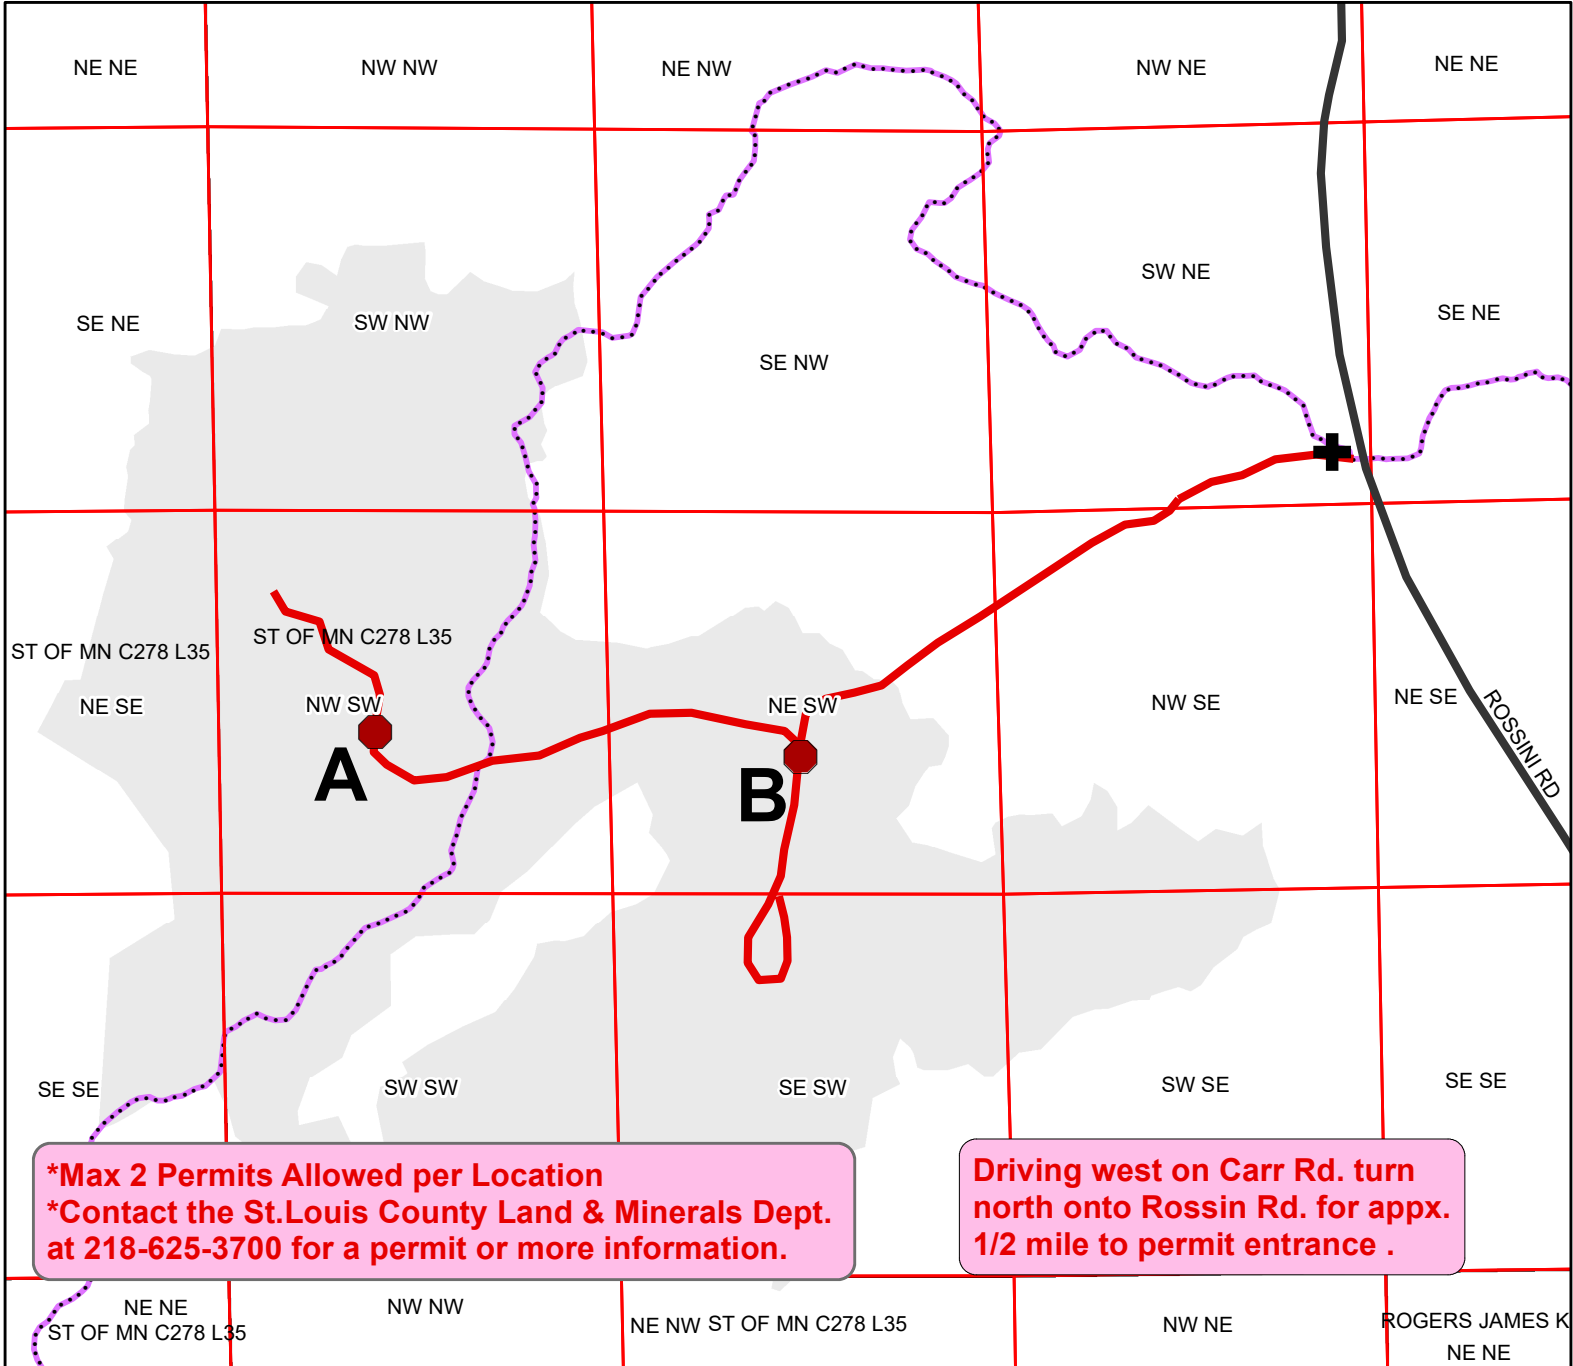

Firewood Permit - Yellow Hiker Timber Sale

SITE A: T53N R12W - NW 1/4 of the SW 1/4 of Section 11

SITE B: T53N R12W - NE 1/4 of the SW 1/4 of Section 11

***Max 2 Permits Allowed per Location**
***Contact the St. Louis County Land & Minerals Dept. at 218-625-3700 for a permit or more information.**

Driving west on Carr Rd. turn north onto Rossini Rd. for appx. 1/2 mile to permit entrance .

Prepared By: R. Benson

Map Created: 7/26/2023

TRS: 5312-11

Disclaimer:
 This is a compilation of records as they appear in the Saint Louis County Offices affecting the area shown. This drawing is to be used only for reference purposes and the County is not responsible for any inaccuracies herein contained.

1 inch = 1,088 feet
 0 0.1 0.2 Miles
 1:13,051

- Firewood Permit Location
- Access
- ⋯ Snowmobile Trails

***Max 2 Permits Allowed per Location**
***Contact the St. Louis County Land & Minerals Dept. at 218-625-3700 for a permit or more information.**

1 inch = 660 feet
 0 0.05 0.1 Miles
 N 1:7,920

● Firewood Permit Location
-foot or atv traffic only
— Access -entrance bermed
-parking area at road

***Max 2 Permits Allowed per Location**
***Contact the St.Louis County Land & Minerals Dept. at 218-625-3700 for a permit or more information.**