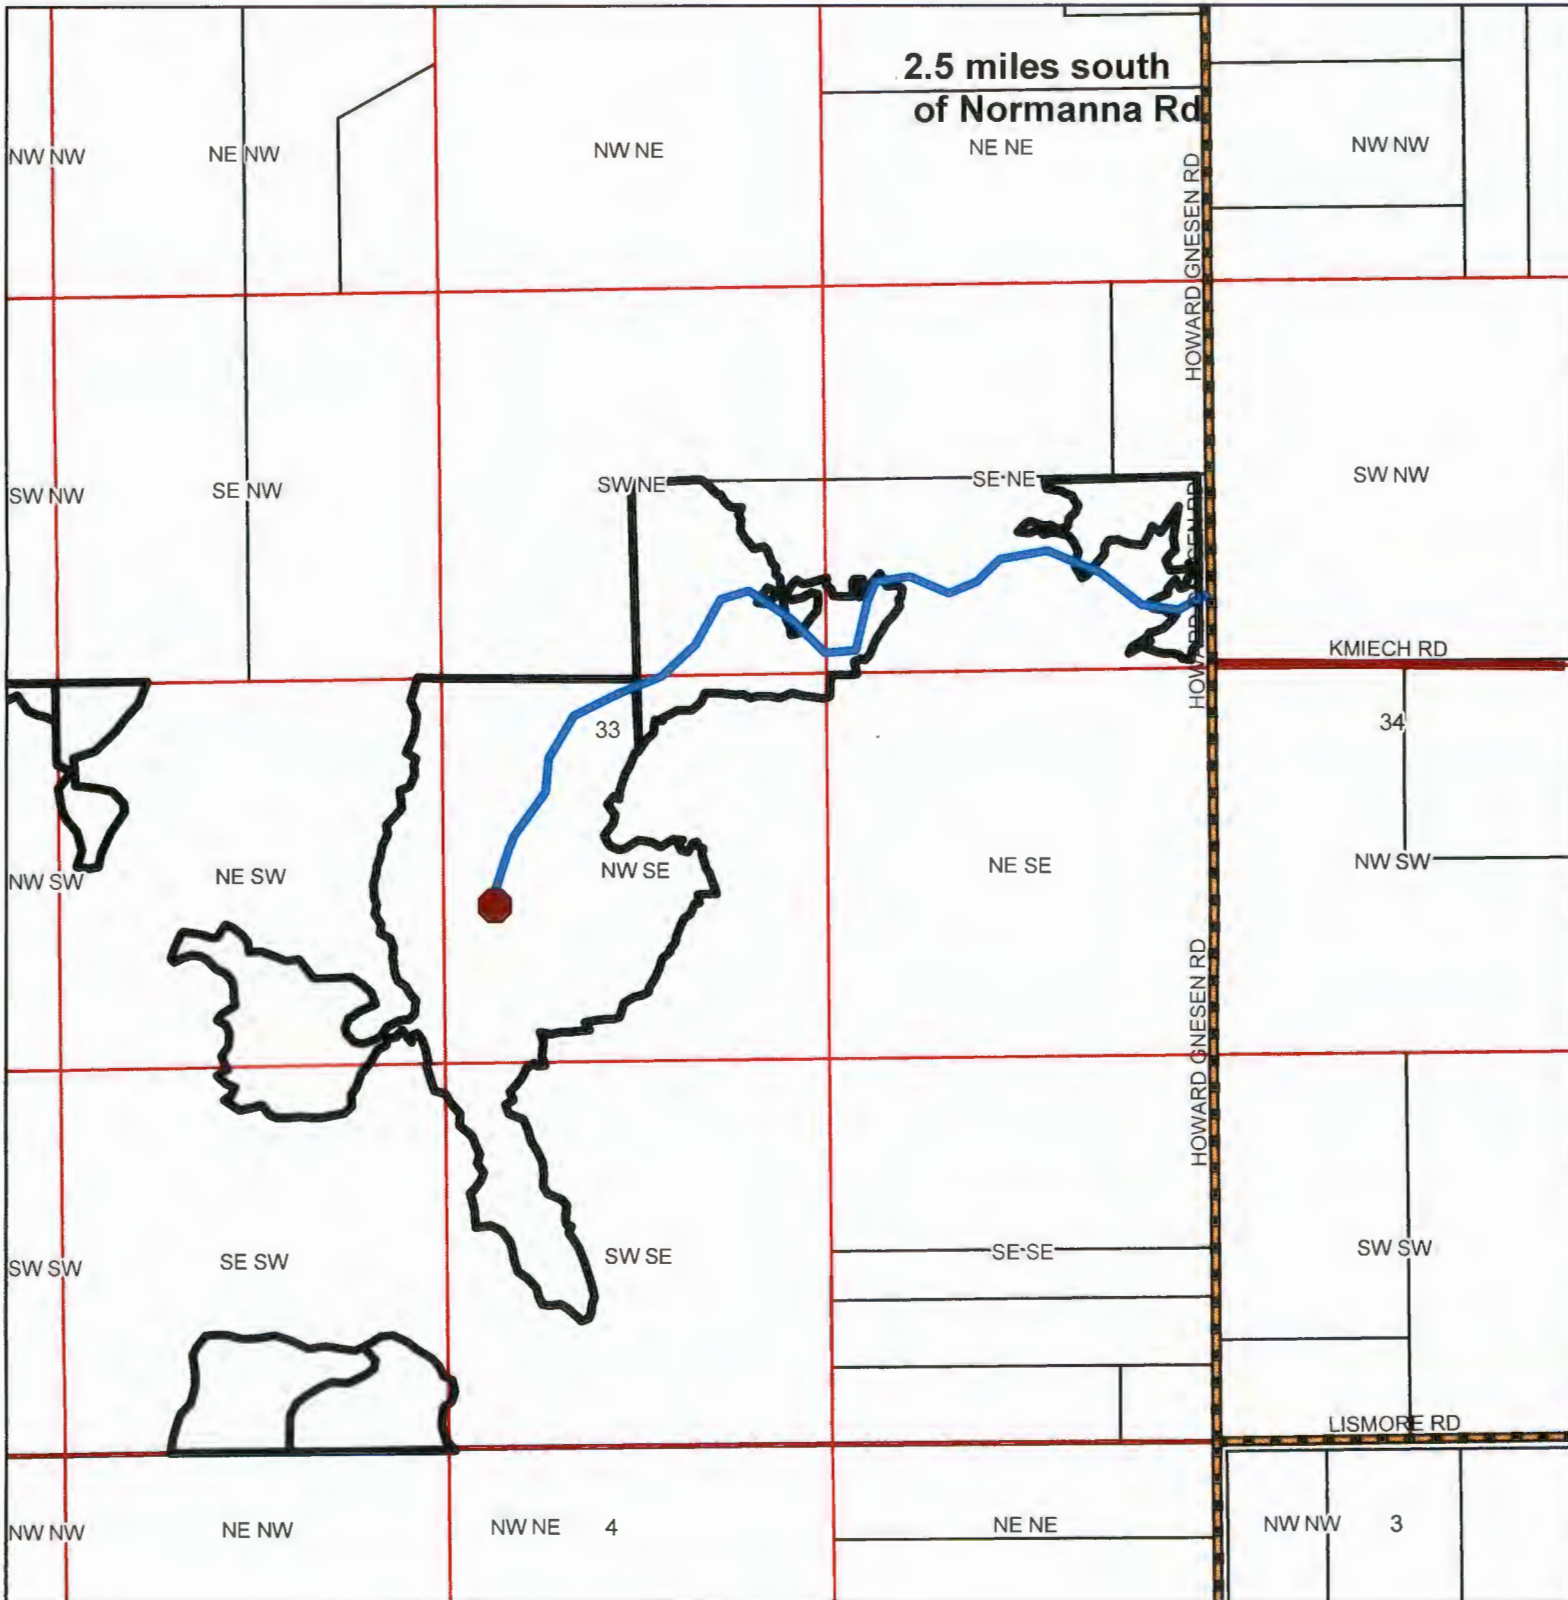

Driving west on Carr Rd. turn north onto Rossini Rd. for appx. 1/2 mile to permit entrance .

Prepared By: R. Benson

Map Created: 7/26/2023

TRS: 5312-11

Disclaimer:
 This is a compilation of records as they appear in the Saint Louis County Offices affecting the area shown. This drawing is to be used only for reference purposes and the County is not responsible for any inaccuracies herein contained.

1 inch = 1,088 feet
 0 0.1 0.2 Miles
 1:13,051

- Firewood Permit Location
- Access
- ⋯ Snowmobile Trails

***Max 2 Permits Allowed per Location**
***Contact the St. Louis County Land & Minerals Dept. at 218-625-3700 for a permit or more information.**

C19140065 - Howard Gnesen- Firewood Permit

T52N R14W - NW 1/4 of SE 1/4 of Section 33

Prepared By: R. Benson
 Map Created: 10/6/2020
 TRS: 5512-28
 Disclaimer:
 This is a compilation of records as they appear in the Saint Louis County Offices affecting the area shown. This drawing is to be used only for reference purposes and the County is not responsible for any inaccuracies herein contained.

1 inch = 660 feet
 0 0.05 0.1 Miles
 N 1:7,920

● Firewood Permit Location
-foot or atv traffic only
— Access -entrance bermed
-parking area at road

***Max 2 Permits Allowed per Location**
***Contact the St.Louis County Land & Minerals Dept. at 218-625-3700 for a permit or more information.**