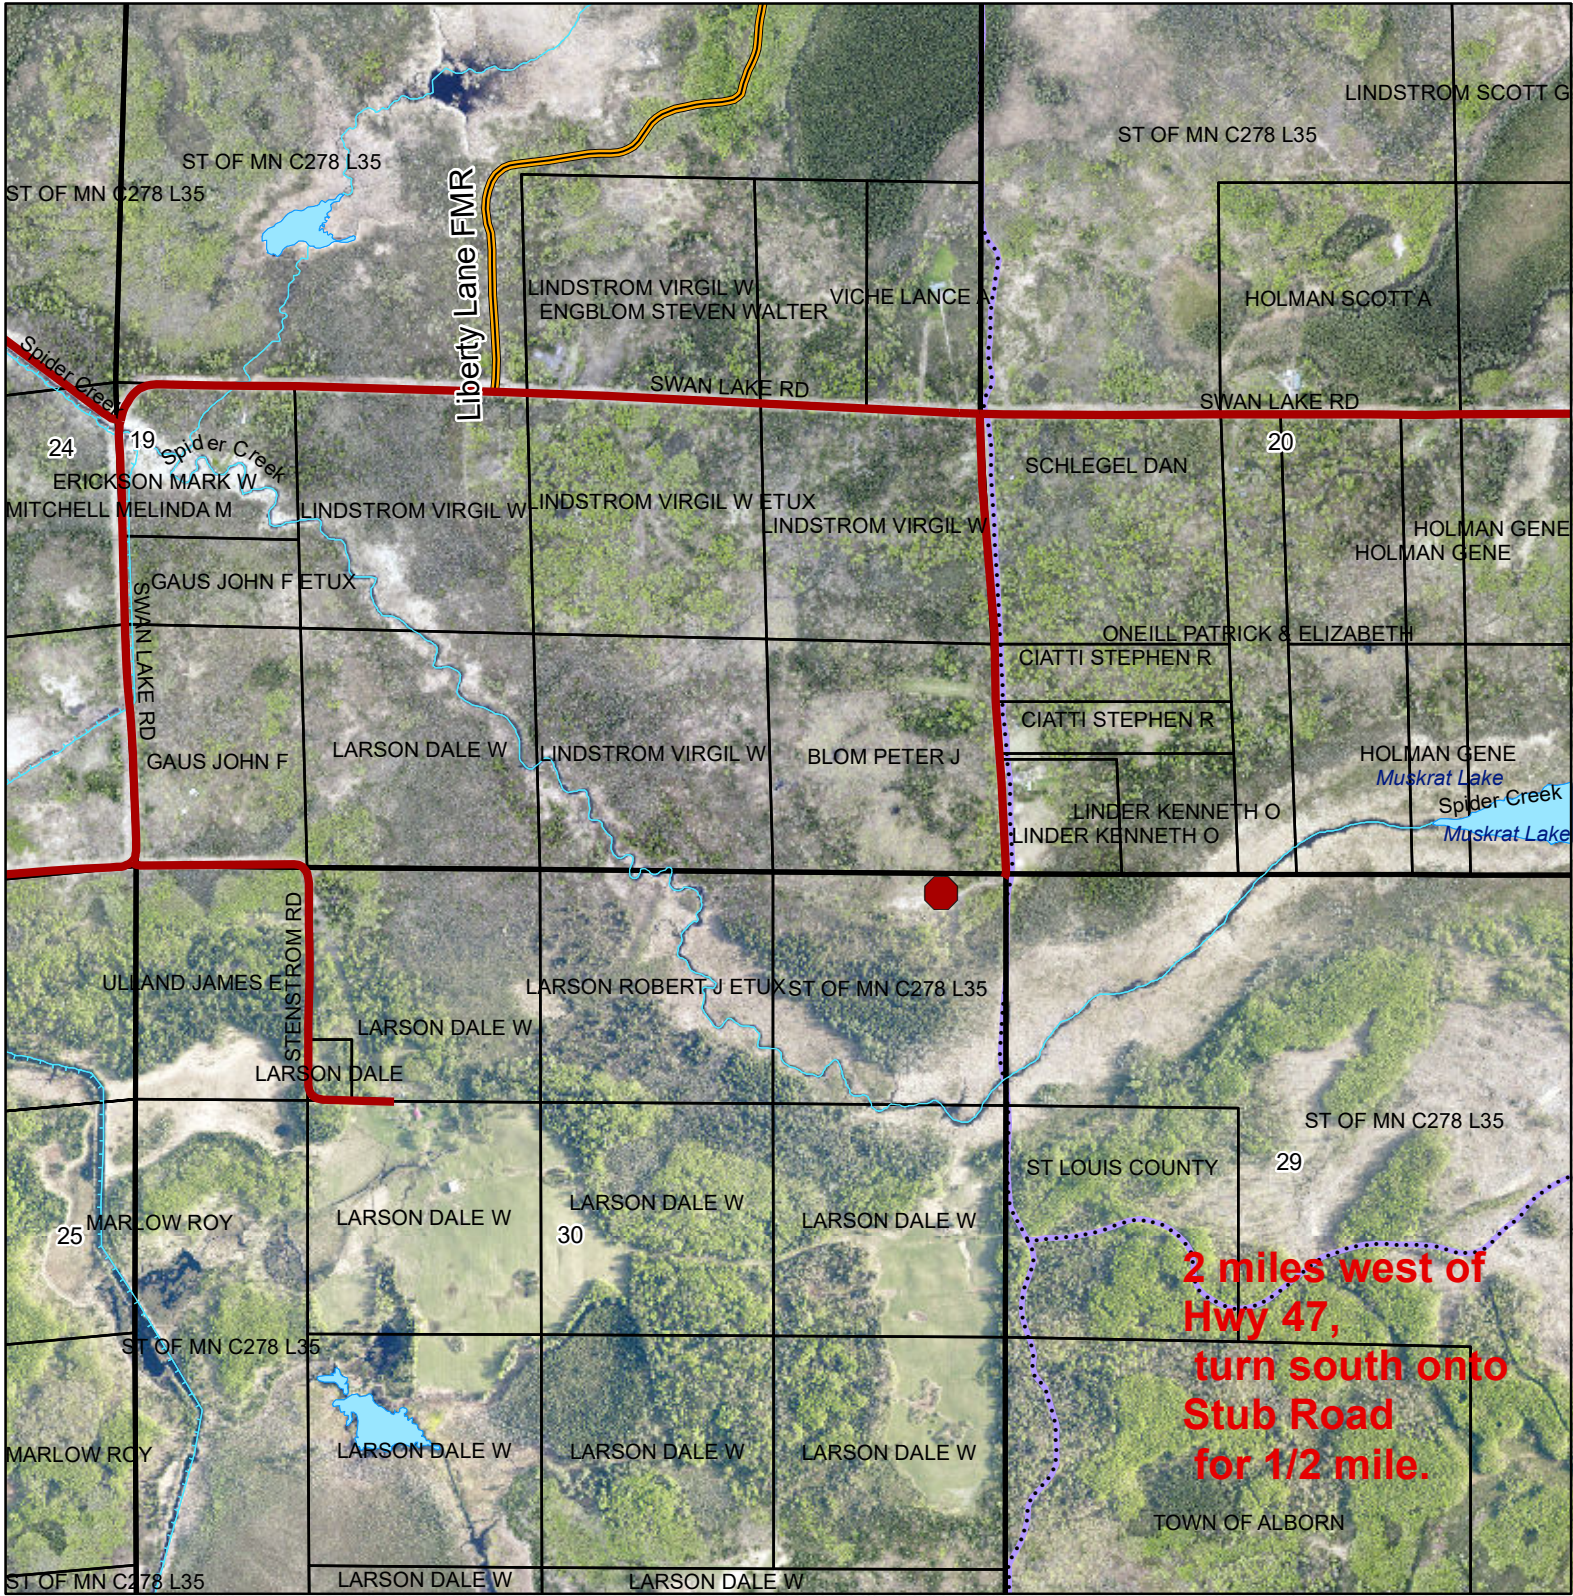

Driving west on Carr Rd. turn north onto Rossini Rd. for appx. 1/2 mile to permit entrance .

Prepared By: R. Benson

Map Created: 7/26/2023

TRS: 5312-11

Disclaimer:
 This is a compilation of records as they appear in the Saint Louis County Offices affecting the area shown. This drawing is to be used only for reference purposes and the County is not responsible for any inaccuracies herein contained.

1 inch = 660 feet

0 0.05 0.1 Miles

N 1:7,920

- +** Gate
- Firewood Permit Location
- Access (logger built dirt road)
- ⋯** Hiking Trail
- Sale Area (Yellow Hiker C19170037)

Stub Road - Firewood Permit

T52N R18W - NE 1/4 of NE 1/4 of Section 30

1 inch = 1,088 feet
 0 0.1 0.2 Miles
 1:13,051

- Firewood Permit Location
- Access
- ⋯ Snowmobile Trails

***Max 2 Permits Allowed per Location**
***Contact the St. Louis County Land & Minerals Dept. at 218-625-3700 for a permit or more information.**

1 inch = 660 feet
 0 0.05 0.1 Miles
 N 1:7,920

● Firewood Permit Location
-foot or atv traffic only
— Access -entrance bermed
-parking area at road

***Max 2 Permits Allowed per Location**
***Contact the St.Louis County Land & Minerals Dept. at 218-625-3700 for a permit or more information.**