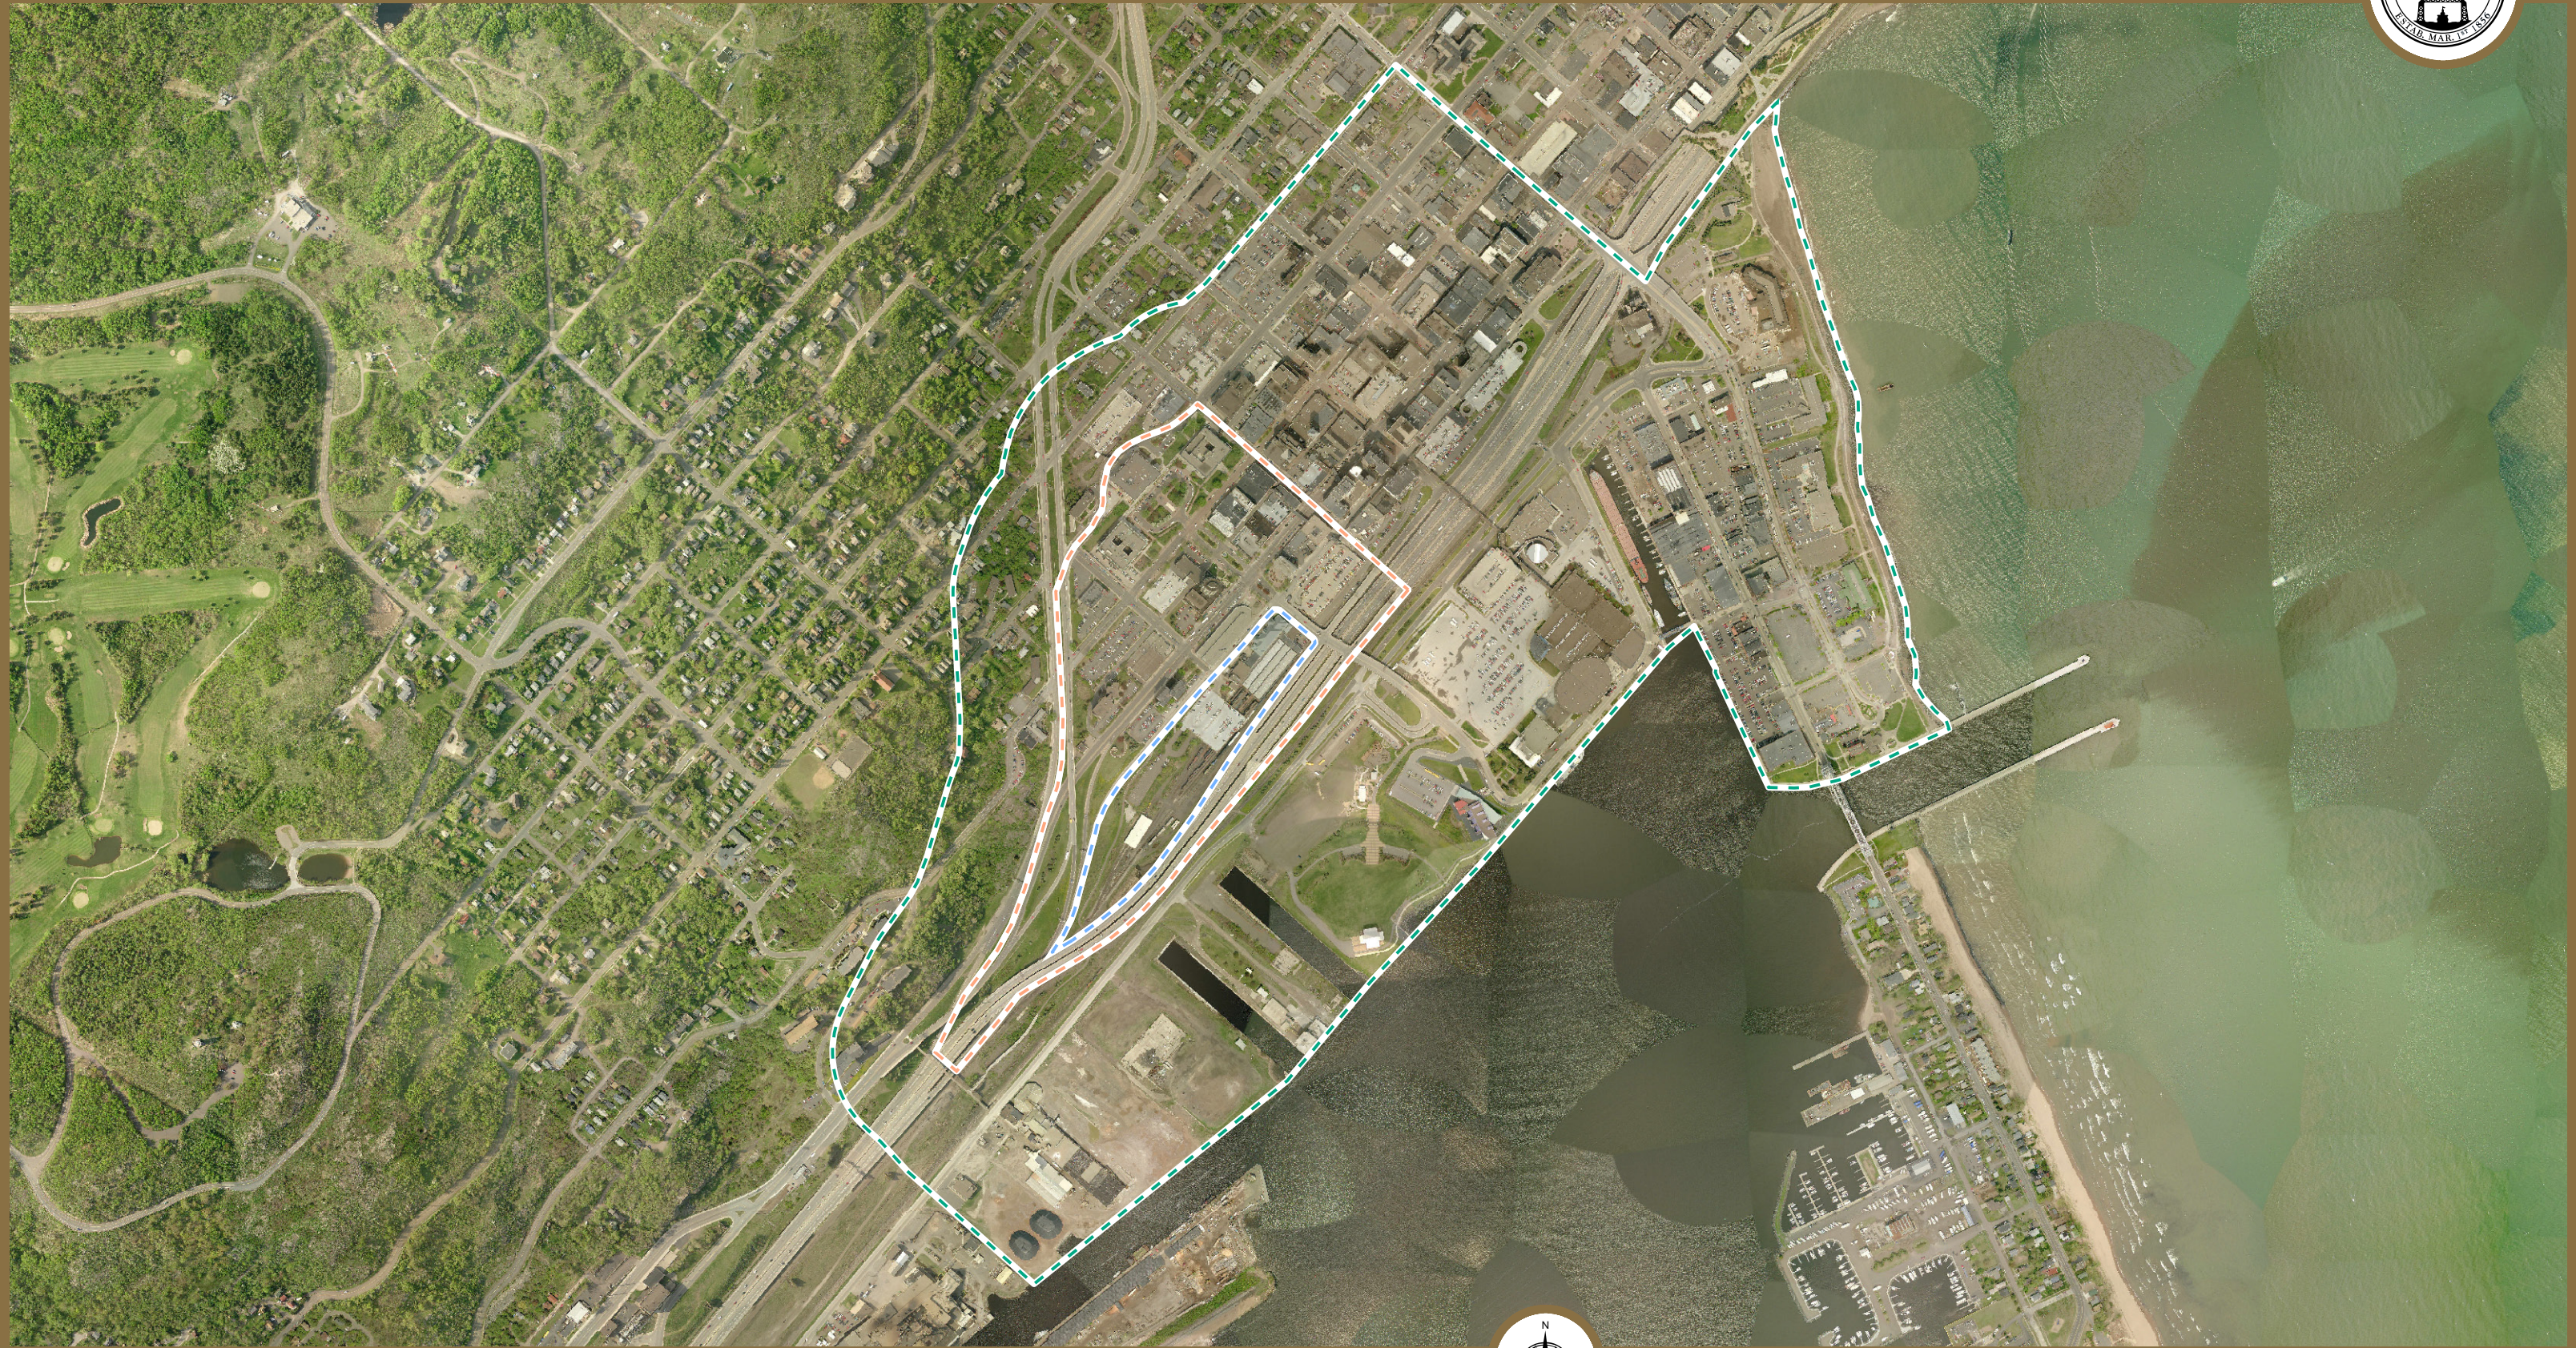

St. Louis County Union Depot
 A National Historic Property
 Est. 1892

Union Depot Study Area

Historic St. Louis County Union Depot - Site Plan & Area Master Plan

Depot Project Areas  Site Plan  Area Master Plan  Area Master Plan Transition

Disclaimer
 This is a compilation of records as they appear in the St. Louis County Offices affecting the area shown. This drawing is to be used only for reference purposes and the County is not responsible for any inaccuracies herein contained.

© Copyright St. Louis County
 All Rights Reserved